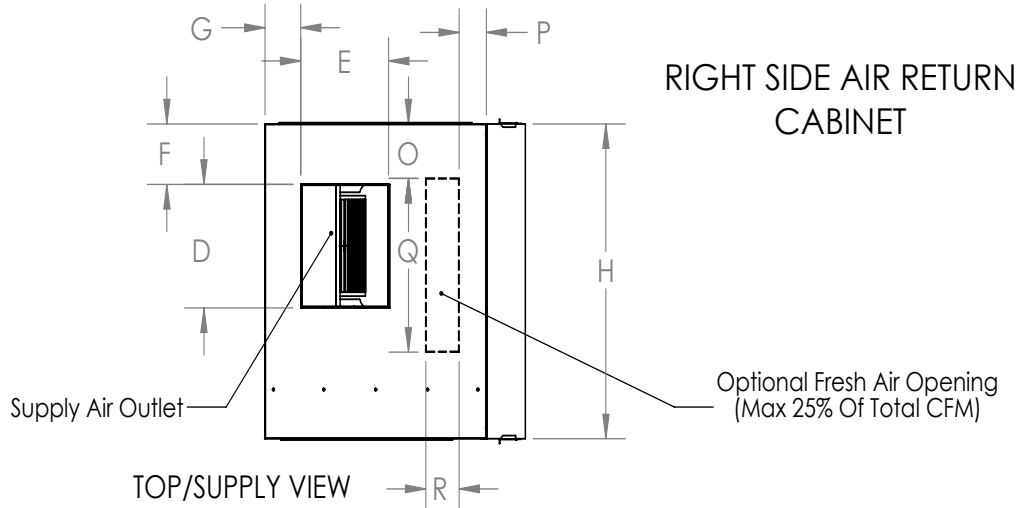

AIR COOLED - NON WATER HEATING DEHUMIDIFIERS

DCA 2500AV

WATER HEATING ASSIST DEHUMIDIFIERS

DCA 2500AVWH

V
E
R
T
I
C
A
L

PHYSICAL DIMENSIONS

	A	B	C	D	E	F	G	H	I	J	K	N	O	P	Q	R
DCA 2500AV, DCA 2500AVWH	34	40	71.6	15 5/8	13 1/2	7 5/8	5	40 1/8	32 1/8	Not used	28	2	7	6 1/2	22	5

RIGHT SIDE AIR RETURN CABINET

Cautions: All dimensions are in inches and are subject to change without notice.