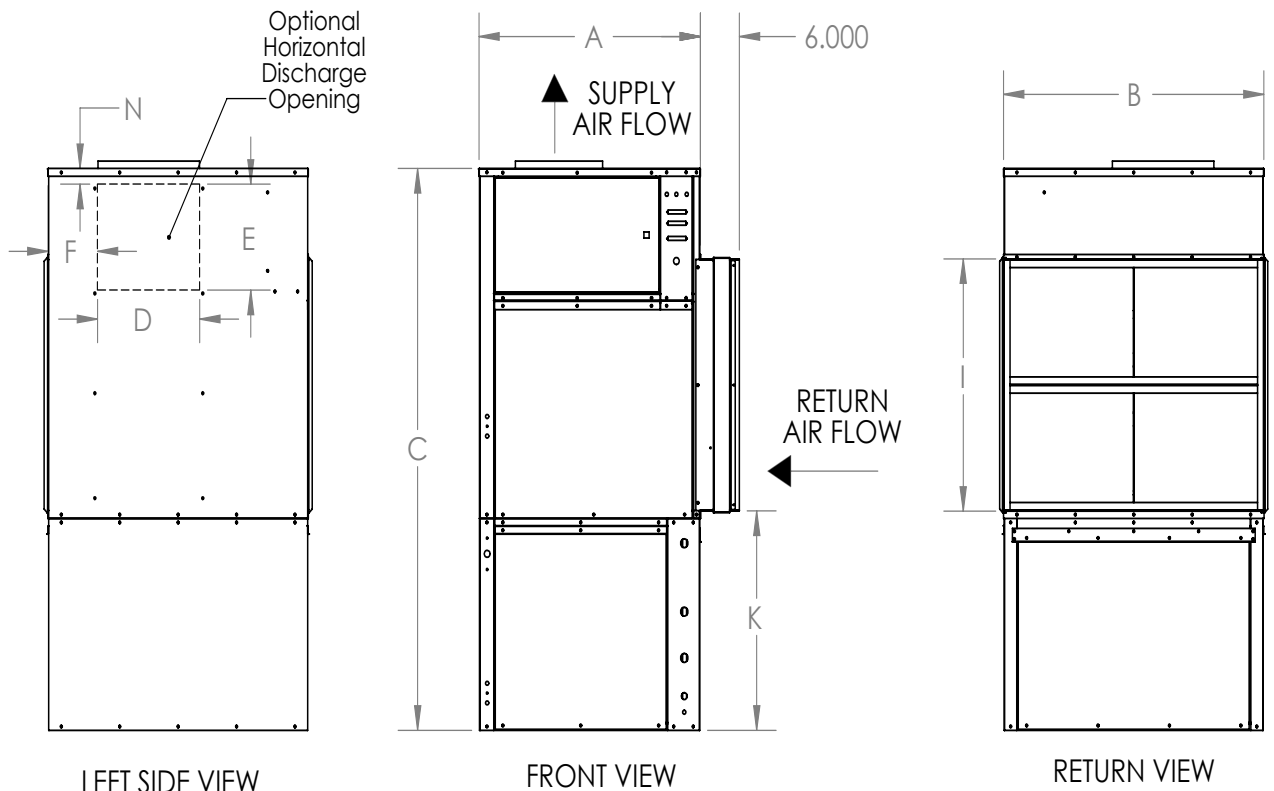

AIR COOLED - NON WATER HEATING DEHUMIDIFIERS

DCA 2500AV

WATER HEATING ASSIST DEHUMIDIFIERS

DCA 2500AVWH

V
E
R
T
I
C
A
L

PHYSICAL DIMENSIONS

	A	B	C	D	E	F	G	H	I	J	K	N	O	P	Q	R
DCA 2500AV, DCA 2500AVWH	34	40	71.6	15 5/8	13 1/2	7 5/8	5	40 1/8	32 1/8	Not used	28	2	7	6 1/2	22	5

RIGHT SIDE AIR RETURN CABINET

Cautions: All dimensions are in inches and are subject to change without notice.