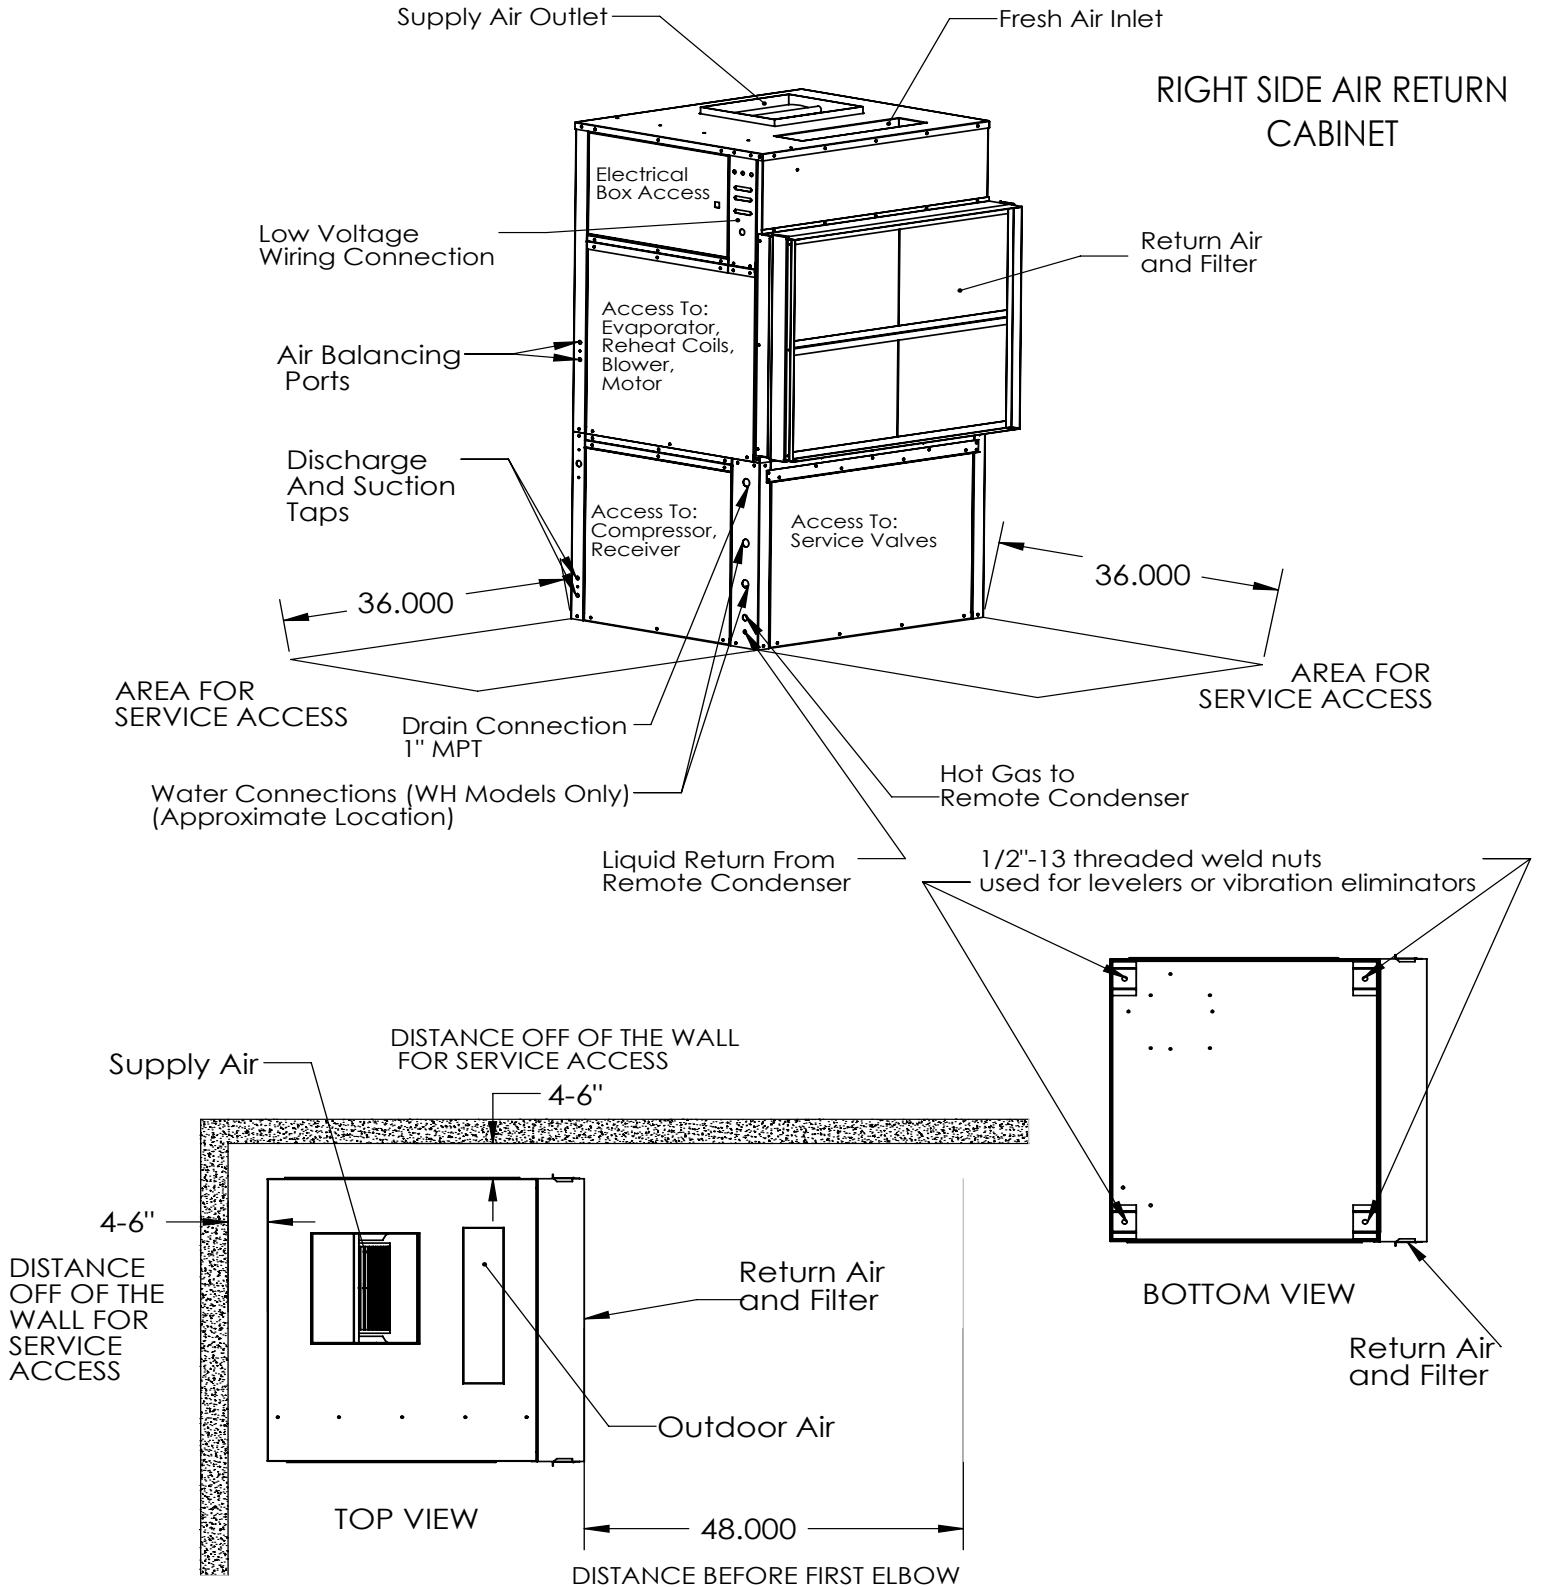

AIR COOLED - NON WATER HEATING DEHUMIDIFIERS

DCA 2500AV

WATER HEATING ASSIST DEHUMIDIFIERS

DCA 2500AVWH

V
E
R
T
I
C
A
L

PHYSICAL DIMENSIONS

	A	B	C	D	E	F	G	H	I	J	K	N	O	P	Q	R
DCA 2500AV, DCA 2500AVWH	34	40	71.6	15 5/8	13 1/2	7 5/8	5	40 1/8	32 1/8	Not used	28	2	7	6 1/2	22	5

Cautions: All dimensions are in inches and are subject to change without notice.

AIR COOLED - NON WATER HEATING DEHUMIDIFIERS
 DCA 2500AV
 WATER HEATING ASSIST DEHUMIDIFIERS
 DCA 2500AVWH

SERVICE ACCESS

RIGHT SIDE AIR RETURN CABINET

Cautions: All dimensions are in inches and are subject to change without notice.