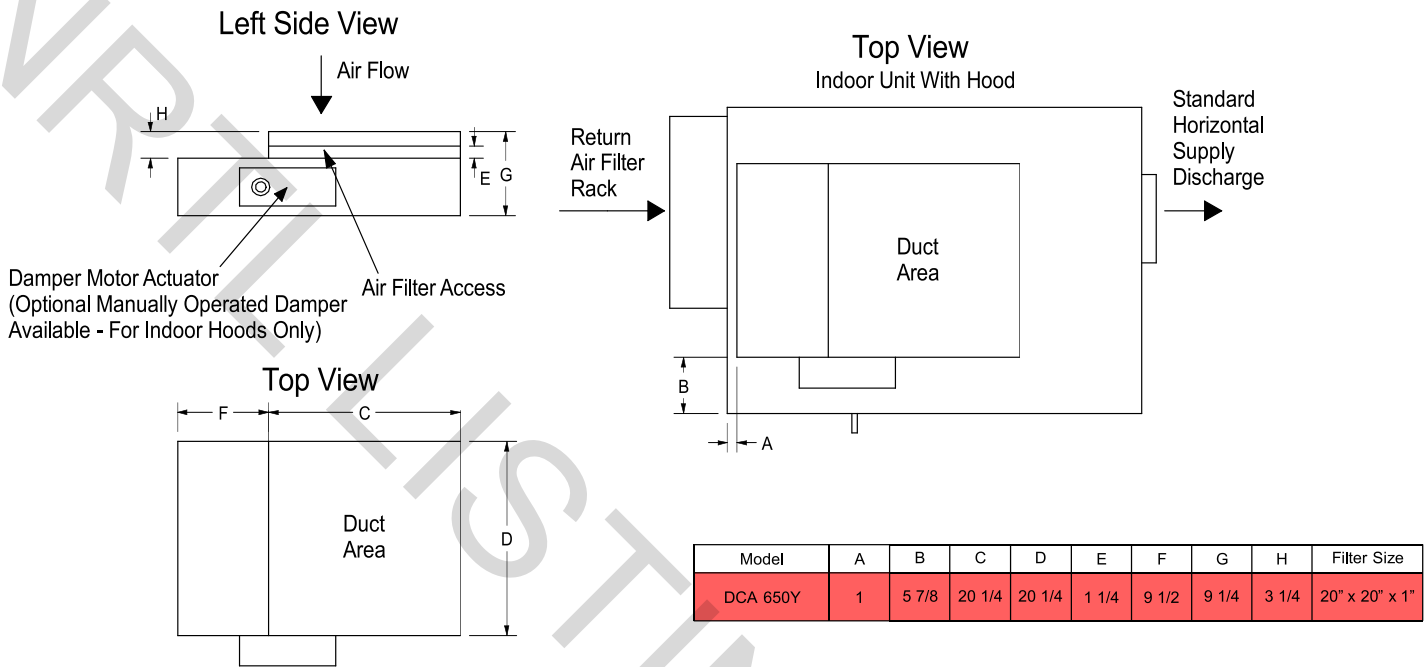

MAKE UP AIR HOODS

AIR COOLED - NON WATER HEATING DEHUMIDIFIER DCA 650Y

INDOOR HOOD (INDOOR INSTALLATION)