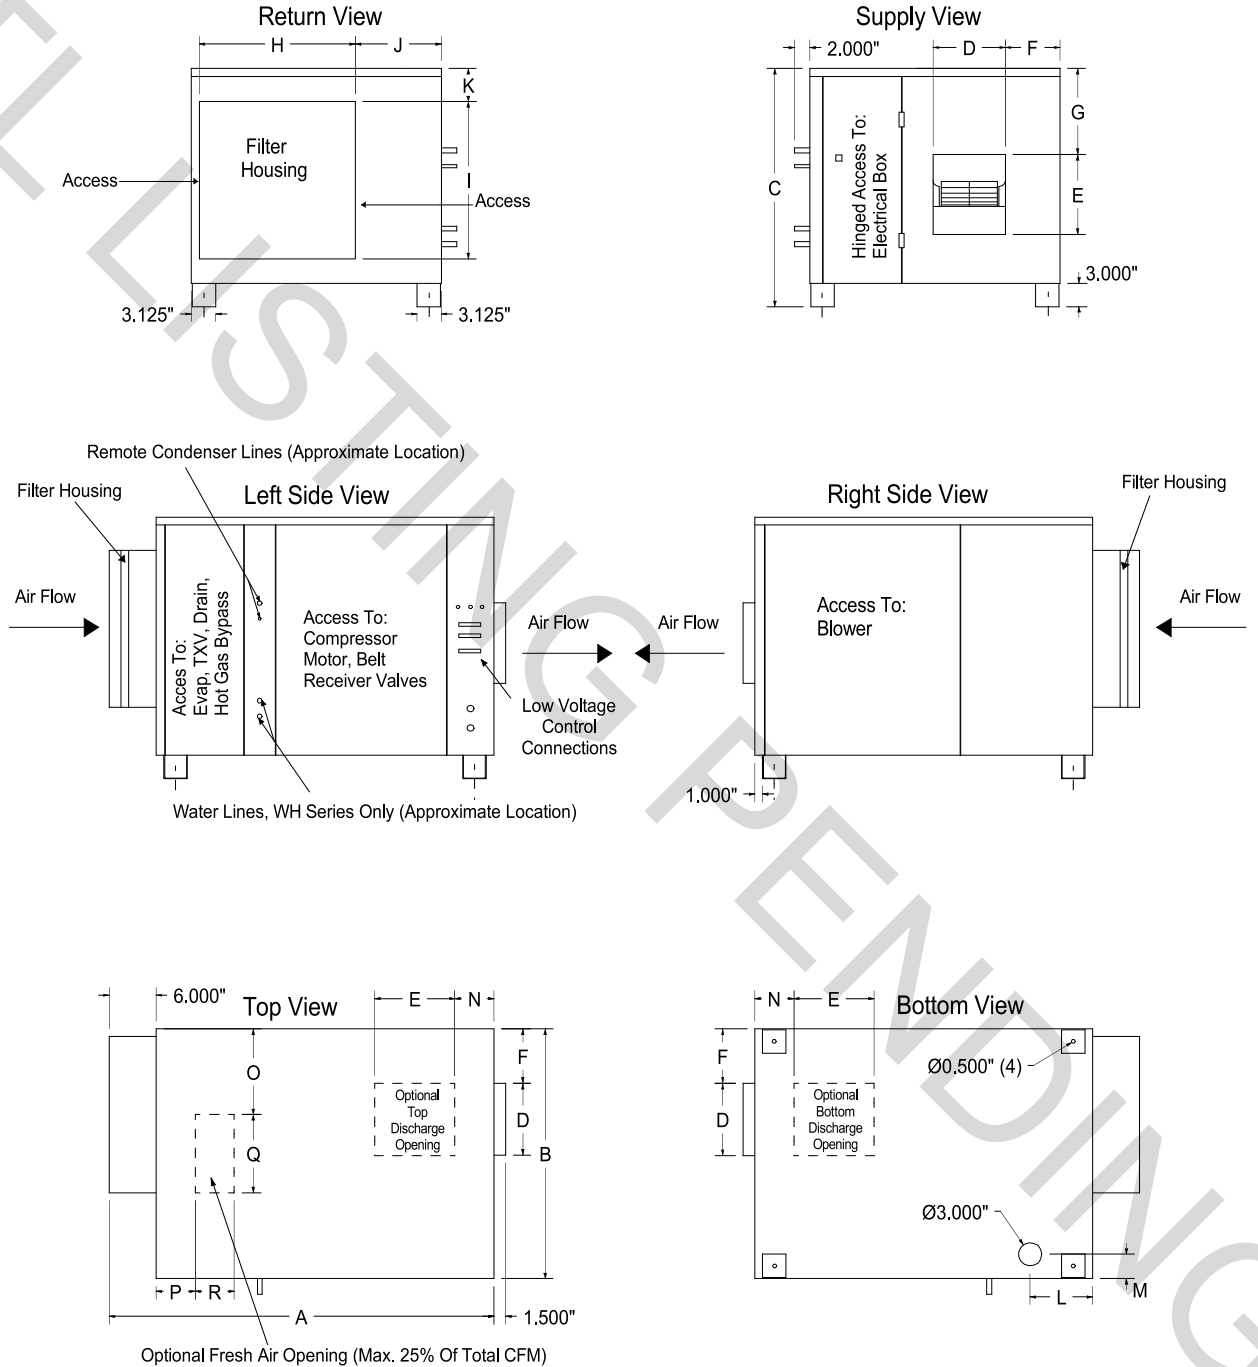

**AIR COOLED - NON WATER HEATING DEHUMIDIFIER
DCA 650Y**

PHYSICAL DIMENSIONS

	A	B	C	D	E	F	G	H	I	J	K	L	M	N	O	P	Q	R
DCA 650Y	49 1/4	32	30 1/2	9 1/4	10 1/4	7	11	20	20 1/8	11	4 1/4	8	3 1/8	5	11	5	10	5

CAUTIONS: All dimensions are in inches and are subject to change without notice.

MAKE UP AIR HOODS

AIR COOLED - NON WATER HEATING DEHUMIDIFIER DCA 650Y

INDOOR HOOD (INDOOR INSTALLATION)

OUTDOOR HOOD (OUTDOOR INSTALLATION)

CAUTIONS: All dimensions are in inches and are subject to change without notice.