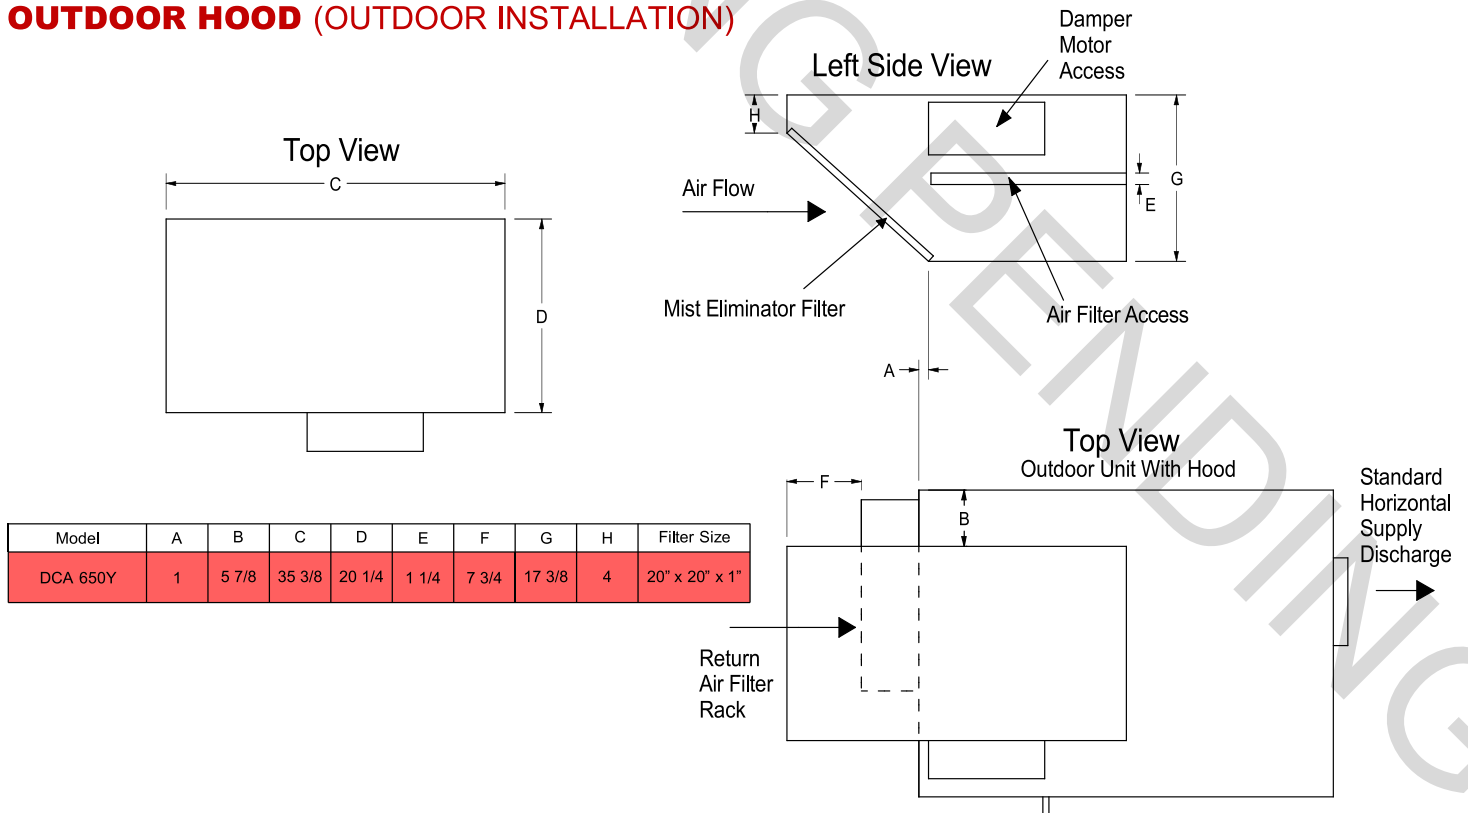

**AIR COOLED - NON WATER HEATING DEHUMIDIFIER
DCA 650Y**

PHYSICAL DIMENSIONS

	A	B	C	D	E	F	G	H	I	J	K	L	M	N	O	P	Q	R
DCA 650Y	49 1/4	32	30 1/2	9 1/4	10 1/4	7	11	20	20 1/8	11	4 1/4	8	3 1/8	5	11	5	10	5

CAUTIONS: All dimensions are in inches and are subject to change without notice.

MAKE UP AIR HOODS

AIR COOLED - NON WATER HEATING DEHUMIDIFIER DCA 650Y

INDOOR HOOD (INDOOR INSTALLATION)

OUTDOOR HOOD (OUTDOOR INSTALLATION)

CAUTIONS: All dimensions are in inches and are subject to change without notice.