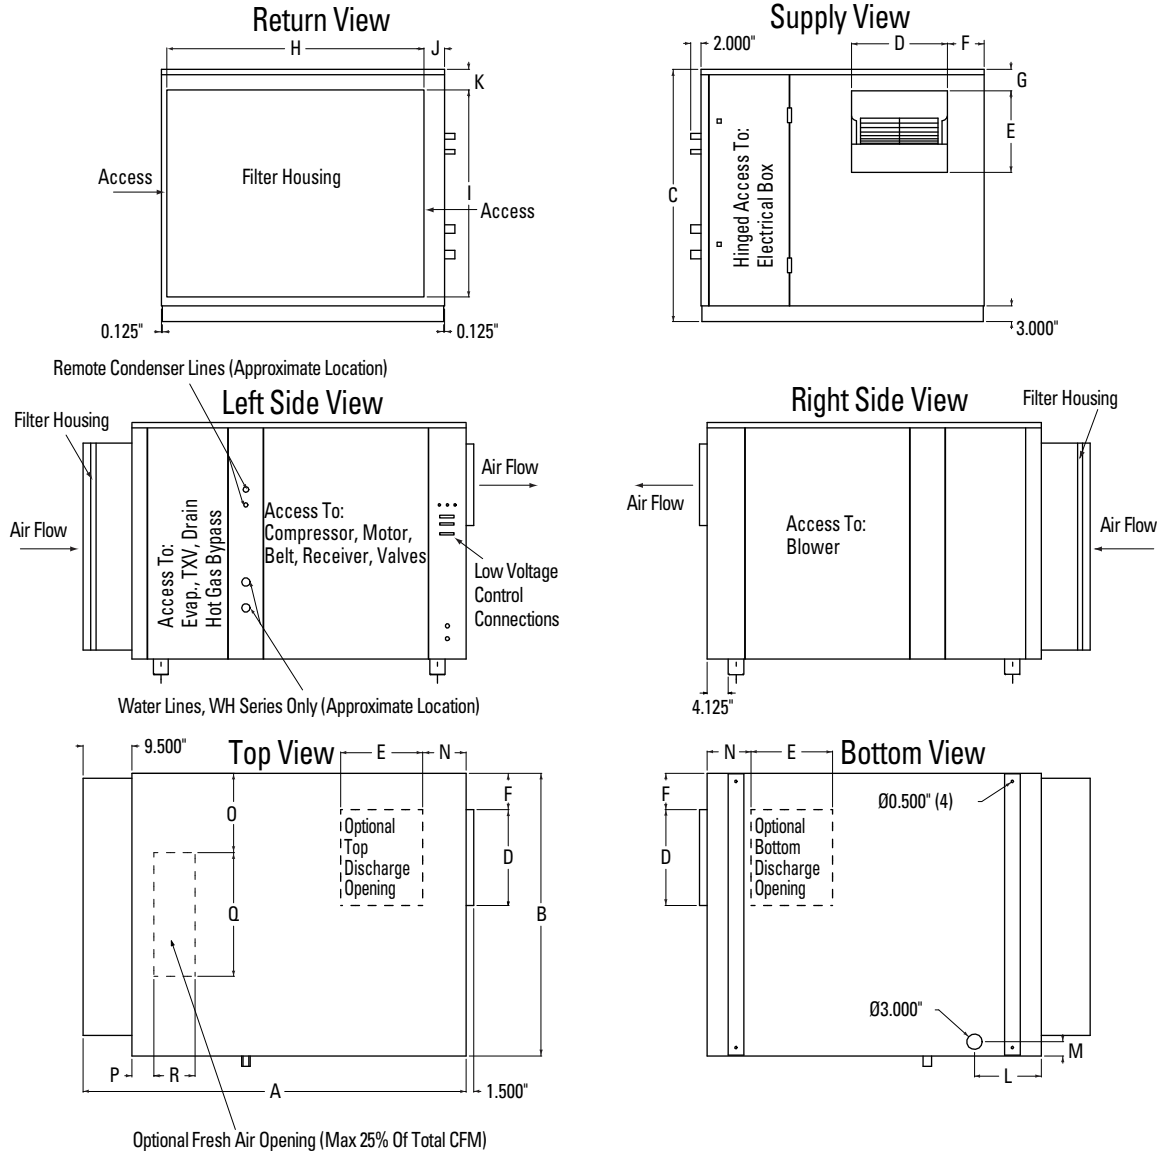

**AIR COOLED - NON WATER HEATING DEHUMIDIFIERS
DCA 3500T, DCA 4100T, DCA 4400T, DCA 4800T, DCA 5500T**

**WATER HEATING ASSIST DEHUMIDIFIERS
DCA 3000TWH, DCA 3300TWH, DCA 3500TWH, DCA 3600TWH,
DCA 4100TWH, DCA 4400TWH, DCA 4800TWH, DCA 5500TWH**

PHYSICAL DIMENSIONS

	A	B	C	D	E	F	G	H	I	J	K	L	M	N	O	P	Q	R
DCA 3000TWH	74 1/2	55	49	18 5/8	16	7	4	50	40 1/4	3 3/4	4	13	3	8 1/2	18 1/2	4	18	6 1/2
DCA 3300TWH	74 1/2	55	49	18 5/8	16	7	4	50	40 1/4	3 3/4	4	13	3	8 1/2	18 1/2	3 3/4	18	6 1/2
DCA 3500T	74 1/2	55	49	18 5/8	16	7	4	50	40 1/4	3 3/4	4	13	3	8 1/2	18 1/2	3 1/2	18	6 1/2
DCA 3500TWH	74 1/2	55	49	18 5/8	16	7	4	50	40 1/4	3 3/4	4	13	3	8 1/2	18 1/2	3 1/2	18	6 1/2
DCA 3600TWH	74 1/2	55	49	18 5/8	16	7	4	50	40 1/4	3 3/4	4	13	3	8 1/2	18 1/2	3 1/2	18	6 1/2
DCA 4100T	74 1/2	55	49	18 5/8	16	7	4	50	40 1/4	3 3/4	4	13	3	8 1/2	15 1/2	4 3/4	24	8
DCA 4100TWH	74 1/2	55	49	18 5/8	16	7	4	50	40 1/4	3 3/4	4	13	3	8 1/2	15 1/2	4 3/4	24	8
DCA 4400T	74 1/2	55	49	18 5/8	16	7	4	50	40 1/4	3 3/4	4	13	3	8 1/2	15 1/2	5	24	8
DCA 4400TWH	74 1/2	55	49	18 5/8	16	7	4	50	40 1/4	3 3/4	4	13	3	8 1/2	15 1/2	5	24	8
DCA 4800T	74 1/2	55	49	18 5/8	16	7	4	50	40 1/4	3 3/4	4	13	3	8 1/2	15 1/2	4 3/4	24	8
DCA 4800TWH	74 1/2	55	49	18 5/8	16	7	4	50	40 1/4	3 3/4	4	13	3	8 1/2	15 1/2	4 3/4	24	8
DCA 5500T	74 1/2	55	49	18 5/8	16	7	4	50	40 1/4	3 3/4	4	13	3	8 1/2	15 1/2	4 1/4	24	8
DCA 5500TWH	74 1/2	55	49	18 5/8	16	7	4	50	40 1/4	3 3/4	4	13	3	8 1/2	15 1/2	4 1/4	24	8

CAUTIONS: All dimensions in inches and are subject to change without notice.