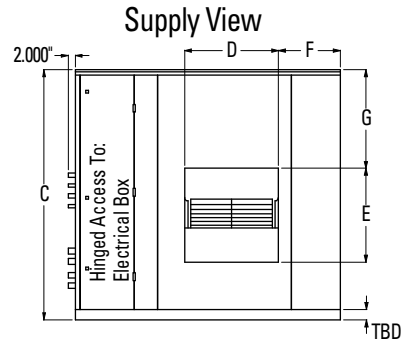

**DEHUMIDIFICATION SYSTEMS
DCA 11000T, DCA 14000T**

PHYSICAL DIMENSIONS

	A	B	C	D	E	F	G	H	I	J	K	N	O	P	Q	R
DCA 11000T	136 1/2	77	72 5/8	24 3/4	25	19 1/4	29 1/2	70 1/2	60 1/4	3	4	11 3/4	TBD	TBD	TBD	TBD
DCA 14000T	136 1/2	77	72 5/8	27 1/4	27 1/4	18	26 1/4	70 1/2	60 1/4	3	4	12 3/4	TBD	TBD	TBD	TBD

CAUTIONS: All dimensions in inches and are subject to change without notice.

INDOOR HOOD (INDOOR INSTALLATION)

OUTDOOR HOOD (OUTDOOR INSTALLATION)

CAUTIONS: All dimensions in inches and are subject to change without notice.