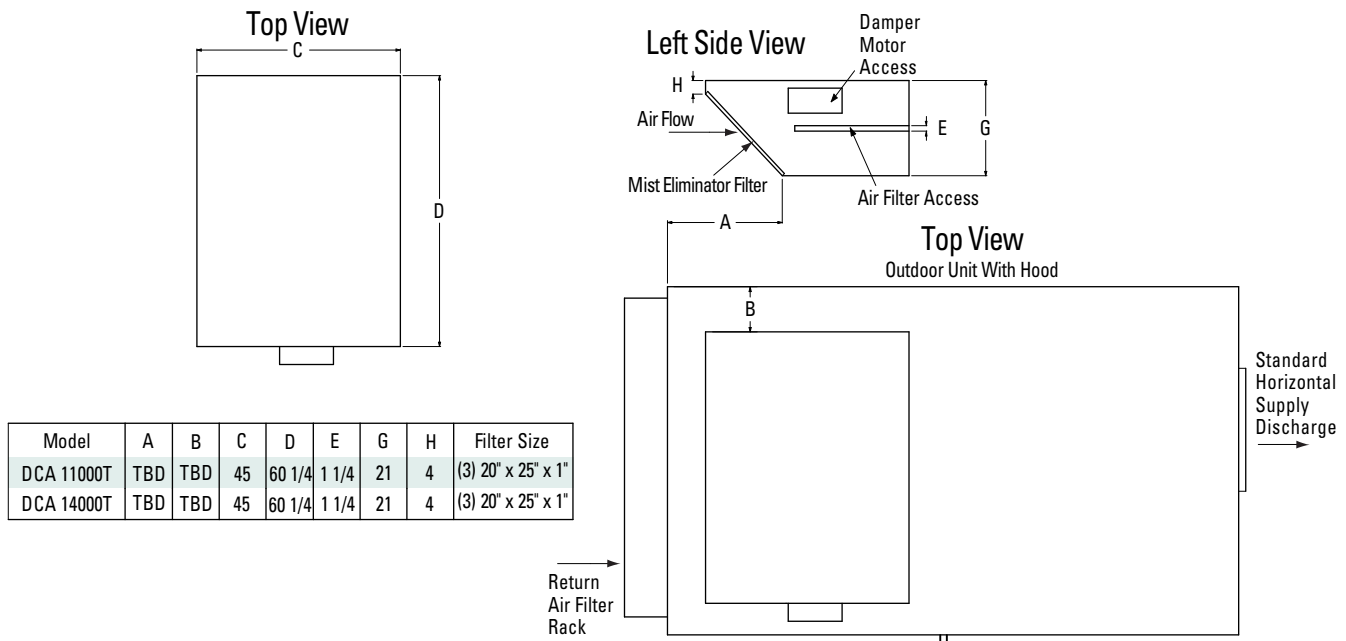

**DEHUMIDIFICATION SYSTEMS
DCA 11000T, DCA 14000T**

PHYSICAL DIMENSIONS

	A	B	C	D	E	F	G	H	I	J	K	N	O	P	Q	R
DCA 11000T	136 1/2	77	72 5/8	24 3/4	25	19 1/4	29 1/2	70 1/2	60 1/4	3	4	11 3/4	TBD	TBD	TBD	TBD
DCA 14000T	136 1/2	77	72 5/8	27 1/4	27 1/4	18	26 1/4	70 1/2	60 1/4	3	4	12 3/4	TBD	TBD	TBD	TBD

CAUTIONS: All dimensions in inches and are subject to change without notice.

INDOOR HOOD (INDOOR INSTALLATION)

OUTDOOR HOOD (OUTDOOR INSTALLATION)

CAUTIONS: All dimensions in inches and are subject to change without notice.