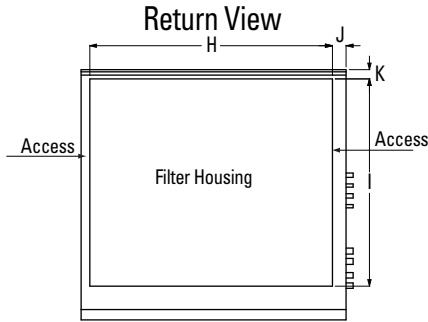

**DEHUMIDIFICATION SYSTEMS
DCA 11000T, DCA 14000T**

PHYSICAL DIMENSIONS

	A	B	C	D	E	F	G	H	I	J	K	N	O	P	Q	R
DCA 11000T	136 1/2	77	72 5/8	24 3/4	25	19 1/4	29 1/2	70 1/2	60 1/4	3	4	11 3/4	TBD	TBD	TBD	TBD
DCA 14000T	136 1/2	77	72 5/8	27 1/4	27 1/4	18	26 1/4	70 1/2	60 1/4	3	4	12 3/4	TBD	TBD	TBD	TBD

CAUTIONS: All dimensions in inches and are subject to change without notice.

INDOOR HOOD (INDOOR INSTALLATION)

OUTDOOR HOOD (OUTDOOR INSTALLATION)

CAUTIONS: All dimensions in inches and are subject to change without notice.