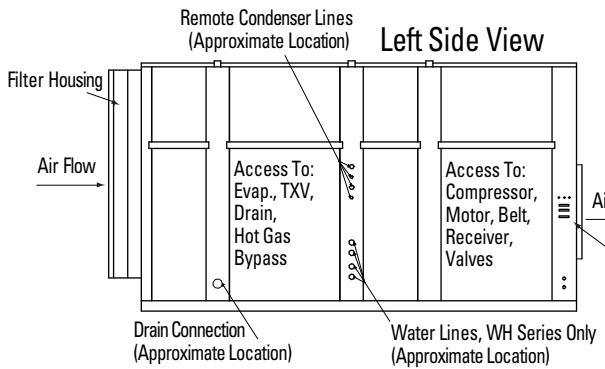

**DEHUMIDIFICATION SYSTEMS
DCA 11000T, DCA 14000T**

PHYSICAL DIMENSIONS

	A	B	C	D	E	F	G	H	I	J	K	N	O	P	Q	R
DCA 11000T	136 1/2	77	72 5/8	24 3/4	25	19 1/4	29 1/2	70 1/2	60 1/4	3	4	11 3/4	TBD	TBD	TBD	TBD
DCA 14000T	136 1/2	77	72 5/8	27 1/4	27 1/4	18	26 1/4	70 1/2	60 1/4	3	4	12 3/4	TBD	TBD	TBD	TBD

CAUTIONS: All dimensions in inches and are subject to change without notice.

INDOOR HOOD (INDOOR INSTALLATION)

OUTDOOR HOOD (OUTDOOR INSTALLATION)

CAUTIONS: All dimensions in inches and are subject to change without notice.