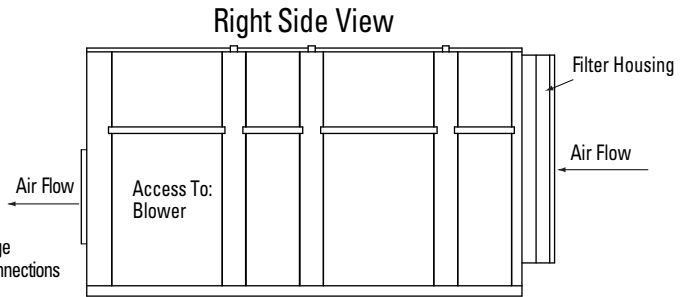

**DEHUMIDIFICATION SYSTEMS
DCA 11000T, DCA 14000T**

PHYSICAL DIMENSIONS

	A	B	C	D	E	F	G	H	I	J	K	N	O	P	Q	R
DCA 11000T	136 1/2	77	72 5/8	24 3/4	25	19 1/4	29 1/2	70 1/2	60 1/4	3	4	11 3/4	TBD	TBD	TBD	TBD
DCA 14000T	136 1/2	77	72 5/8	27 1/4	27 1/4	18	26 1/4	70 1/2	60 1/4	3	4	12 3/4	TBD	TBD	TBD	TBD

CAUTIONS: All dimensions in inches and are subject to change without notice.

INDOOR HOOD (INDOOR INSTALLATION)

OUTDOOR HOOD (OUTDOOR INSTALLATION)

CAUTIONS: All dimensions in inches and are subject to change without notice.