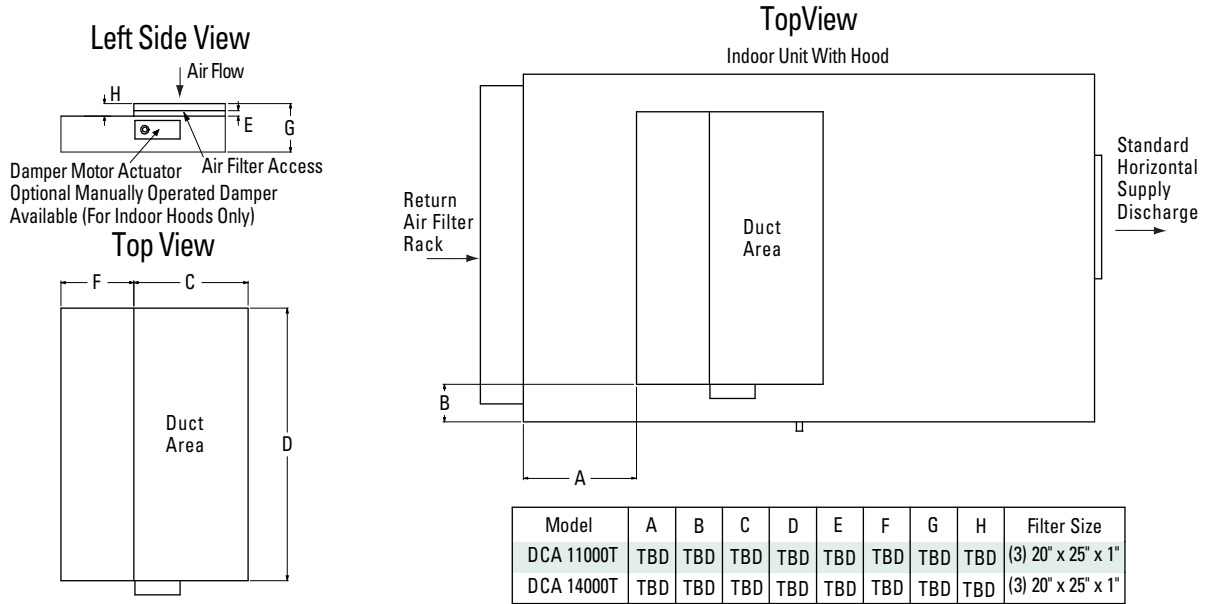

**DEHUMIDIFICATION SYSTEMS
DCA 11000T, DCA 14000T**

PHYSICAL DIMENSIONS

	A	B	C	D	E	F	G	H	I	J	K	N	O	P	Q	R
DCA 11000T	136 1/2	77	72 5/8	24 3/4	25	19 1/4	29 1/2	70 1/2	60 1/4	3	4	11 3/4	TBD	TBD	TBD	TBD
DCA 14000T	136 1/2	77	72 5/8	27 1/4	27 1/4	18	26 1/4	70 1/2	60 1/4	3	4	12 3/4	TBD	TBD	TBD	TBD

CAUTIONS: All dimensions in inches and are subject to change without notice.

INDOOR HOOD (INDOOR INSTALLATION)

OUTDOOR HOOD (OUTDOOR INSTALLATION)

CAUTIONS: All dimensions in inches and are subject to change without notice.