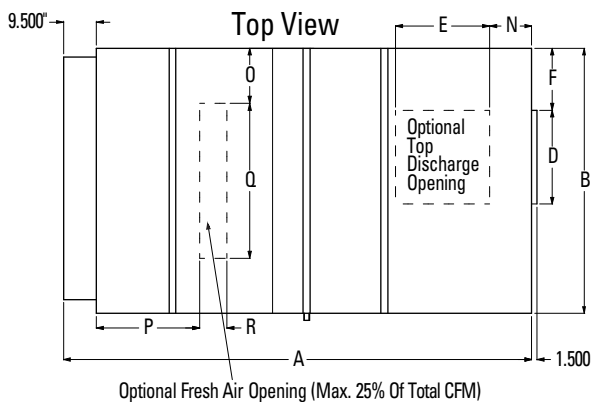

**DEHUMIDIFICATION SYSTEMS
DCA 11000T, DCA 14000T**

PHYSICAL DIMENSIONS

	A	B	C	D	E	F	G	H	I	J	K	N	O	P	Q	R
DCA 11000T	136 1/2	77	72 5/8	24 3/4	25	19 1/4	29 1/2	70 1/2	60 1/4	3	4	11 3/4	TBD	TBD	TBD	TBD
DCA 14000T	136 1/2	77	72 5/8	27 1/4	27 1/4	18	26 1/4	70 1/2	60 1/4	3	4	12 3/4	TBD	TBD	TBD	TBD

CAUTIONS: All dimensions in inches and are subject to change without notice.

INDOOR HOOD (INDOOR INSTALLATION)

OUTDOOR HOOD (OUTDOOR INSTALLATION)

CAUTIONS: All dimensions in inches and are subject to change without notice.