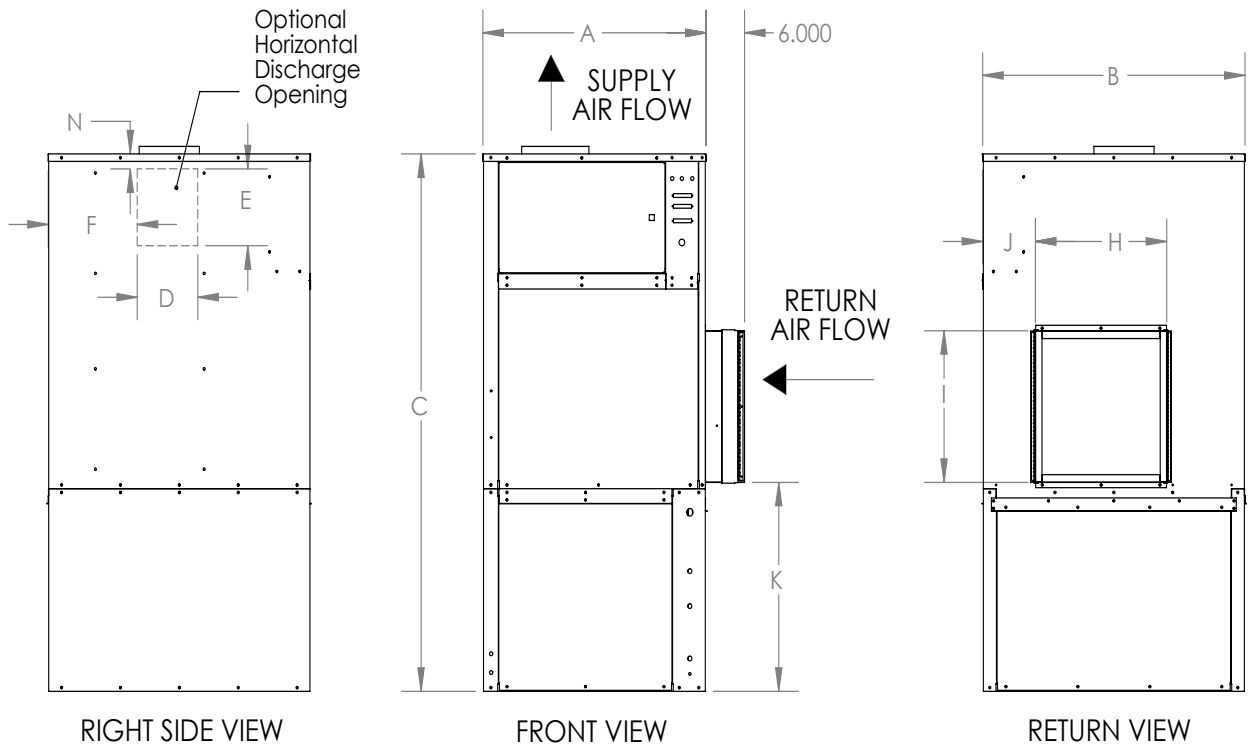

**AIR COOLED - NON WATER HEATING DEHUMIDIFIERS
DCA 650TV**

**WATER HEATING ASSIST DEHUMIDIFIERS
DCA 650TVWH**

PHYSICAL DIMENSIONS

	A	B	C	D	E	F	G	H	I	J	K	N	O	P	Q	R
DCA 650TV, DCA 650TVWH	34	40	71.6	9 1/4	10 1/4	13 5/8	6	20	20 1/8	8	27 7/8	2	17	6 1/2	10	5

Cautions: All dimensions are in inches and are subject to change without notice.

AIR COOLED - NON WATER HEATING DEHUMIDIFIERS
DCA 650TV
WATER HEATING ASSIST DEHUMIDIFIERS
DCA 650TVWH

SERVICE ACCESS

Cautions: All dimensions are in inches and are subject to change without notice.