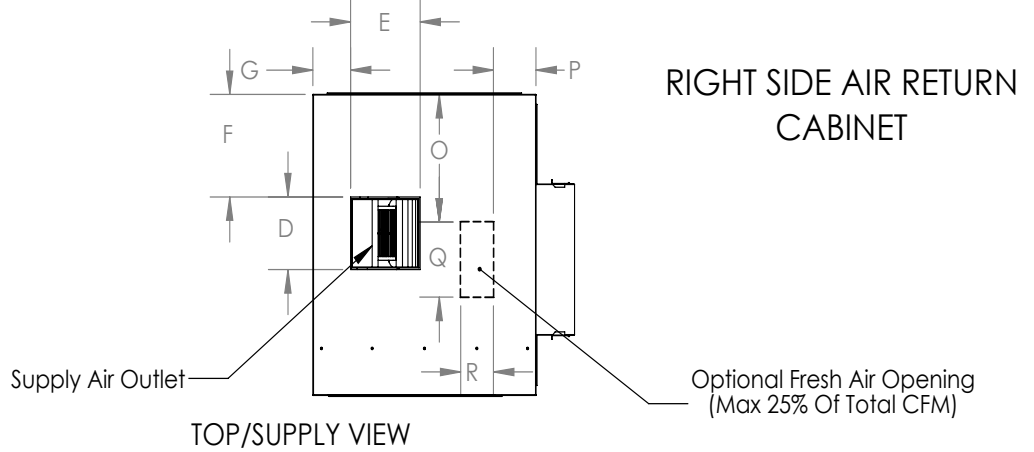

**AIR COOLED - NON WATER HEATING DEHUMIDIFIERS
DCA 650TV**

**WATER HEATING ASSIST DEHUMIDIFIERS
DCA 650TVWH**

PHYSICAL DIMENSIONS

	A	B	C	D	E	F	G	H	I	J	K	N	O	P	Q	R
DCA 650TV, DCA 650TVWH	34	40	71.6	9 1/4	10 1/4	13 5/8	6	20	20 1/8	8	27 7/8	2	17	6 1/2	10	5

Cautions: All dimensions are in inches and are subject to change without notice.

AIR COOLED - NON WATER HEATING DEHUMIDIFIERS
DCA 650TV
WATER HEATING ASSIST DEHUMIDIFIERS
DCA 650TVWH

SERVICE ACCESS

Cautions: All dimensions are in inches and are subject to change without notice.