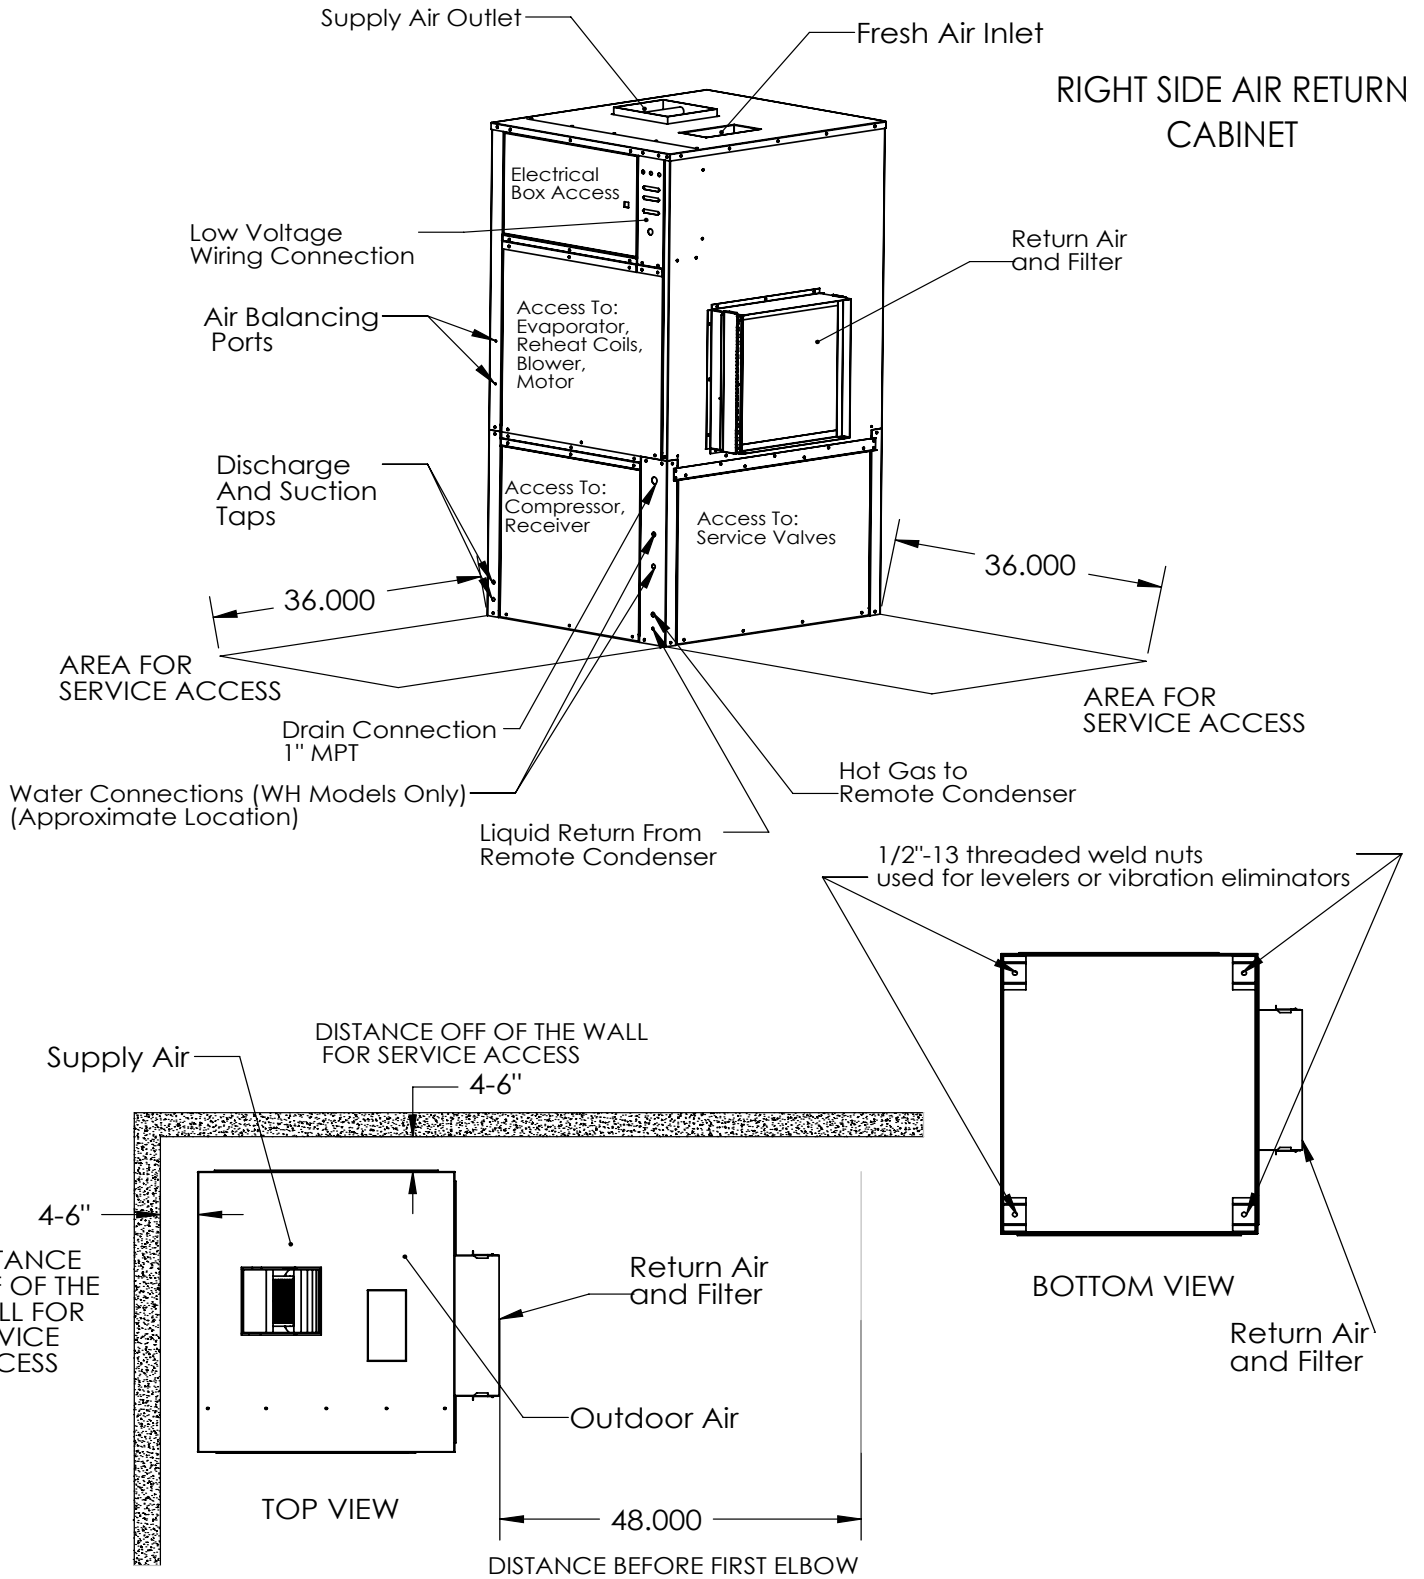

**AIR COOLED - NON WATER HEATING DEHUMIDIFIERS
DCA 650TV**

**WATER HEATING ASSIST DEHUMIDIFIERS
DCA 650TVWH**

PHYSICAL DIMENSIONS

	A	B	C	D	E	F	G	H	I	J	K	N	O	P	Q	R
DCA 650TV, DCA 650TVWH	34	40	71.6	9 1/4	10 1/4	13 5/8	6	20	20 1/8	8	27 7/8	2	17	6 1/2	10	5

Cautions: All dimensions are in inches and are subject to change without notice.

AIR COOLED - NON WATER HEATING DEHUMIDIFIERS
DCA 650TV
WATER HEATING ASSIST DEHUMIDIFIERS
DCA 650TVWH

SERVICE ACCESS

Cautions: All dimensions are in inches and are subject to change without notice.