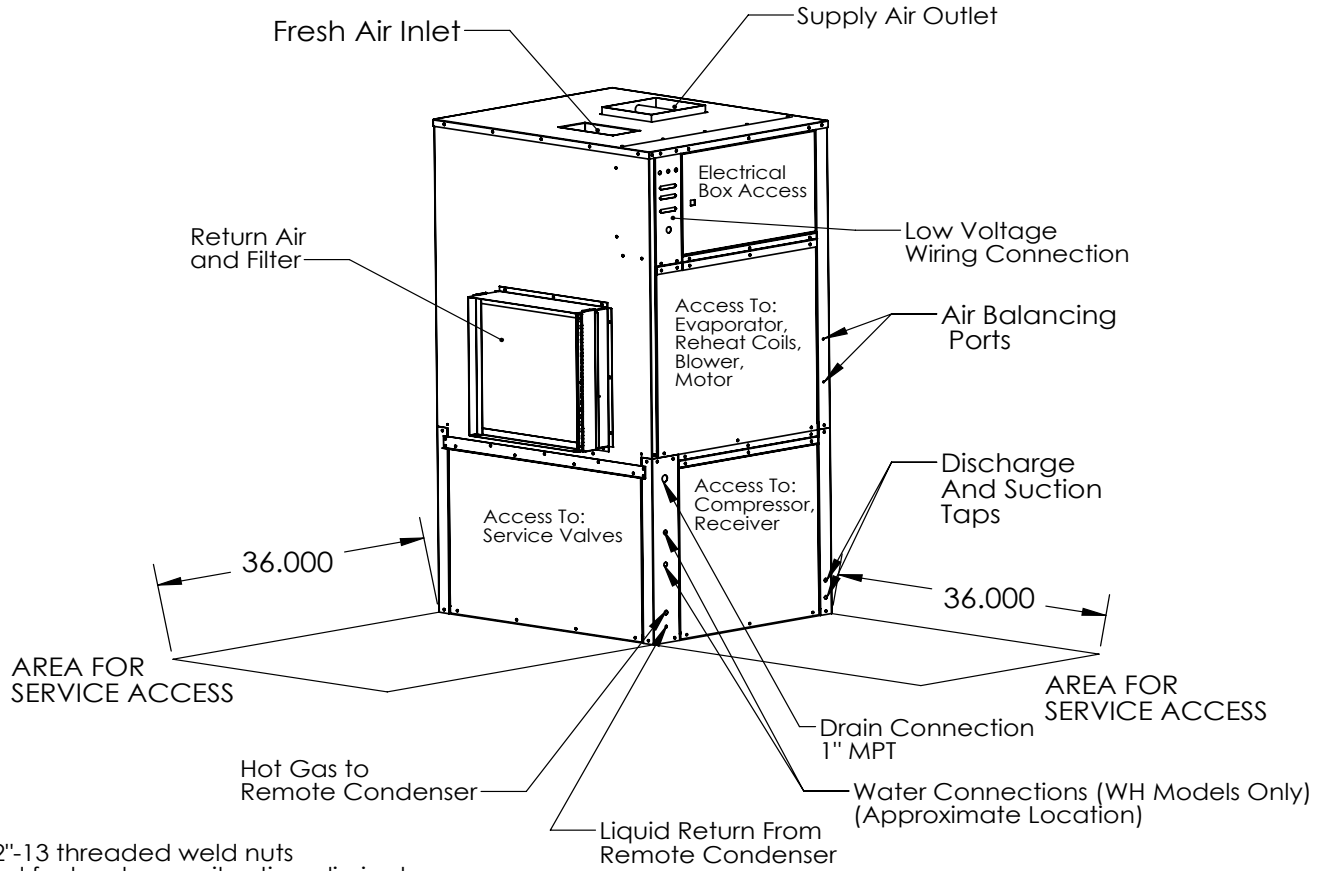

**AIR COOLED - NON WATER HEATING DEHUMIDIFIERS**

**DCA 650TV**

**WATER HEATING ASSIST DEHUMIDIFIERS**

**DCA 650TVWH**

**PHYSICAL DIMENSIONS**

	A	B	C	D	E	F	G	H	I	J	K	N	O	P	Q	R
DCA 650TV, DCA 650TVWH	34	40	71.6	9 1/4	10 1/4	13 5/8	6	20	20 1/8	8	27 7/8	2	17	6 1/2	10	5

**AIR COOLED - NON WATER HEATING DEHUMIDIFIERS**  
**DCA 650TV**  
**WATER HEATING ASSIST DEHUMIDIFIERS**  
**DCA 650TVWH**

**SERVICE ACCESS**

Cautions: All dimensions are in inches and are subject to change without notice.