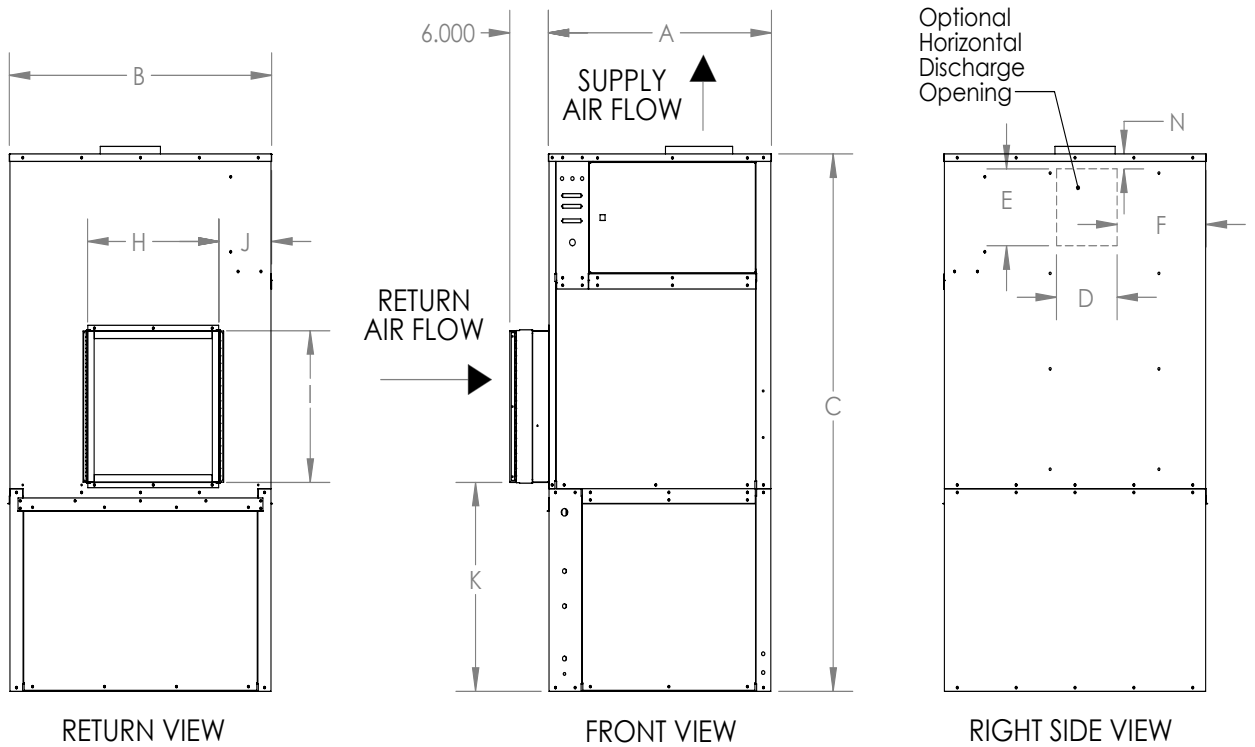

**AIR COOLED - NON WATER HEATING DEHUMIDIFIERS**

**DCA 650TV**

**WATER HEATING ASSIST DEHUMIDIFIERS**

**DCA 650TVWH**

**PHYSICAL DIMENSIONS**

	A	B	C	D	E	F	G	H	I	J	K	N	O	P	Q	R
DCA 650TV, DCA 650TVWH	34	40	71.6	9 1/4	10 1/4	13 5/8	6	20	20 1/8	8	27 7/8	2	17	6 1/2	10	5

**AIR COOLED - NON WATER HEATING DEHUMIDIFIERS**  
**DCA 650TV**  
**WATER HEATING ASSIST DEHUMIDIFIERS**  
**DCA 650TVWH**

**SERVICE ACCESS**

Cautions: All dimensions are in inches and are subject to change without notice.