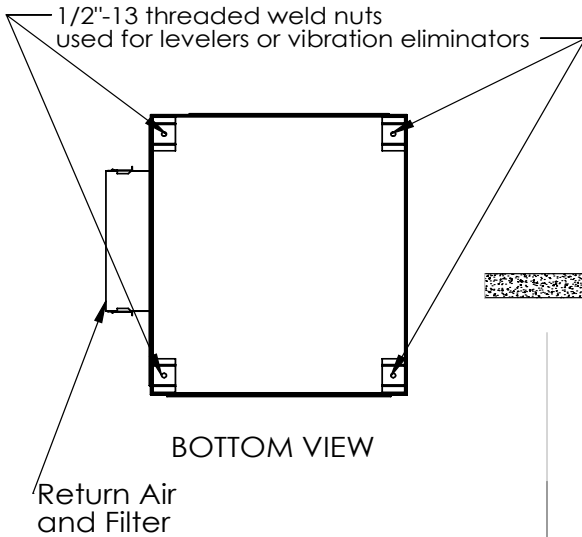

**AIR COOLED - NON WATER HEATING DEHUMIDIFIERS**

**DCA 650TV**

**WATER HEATING ASSIST DEHUMIDIFIERS**

**DCA 650TVWH**

**PHYSICAL DIMENSIONS**

	A	B	C	D	E	F	G	H	I	J	K	N	O	P	Q	R
DCA 650TV, DCA 650TVWH	34	40	71.6	9 1/4	10 1/4	13 5/8	6	20	20 1/8	8	27 7/8	2	17	6 1/2	10	5

**AIR COOLED - NON WATER HEATING DEHUMIDIFIERS**  
**DCA 650TV**  
**WATER HEATING ASSIST DEHUMIDIFIERS**  
**DCA 650TVWH**

**SERVICE ACCESS**

Cautions: All dimensions are in inches and are subject to change without notice.