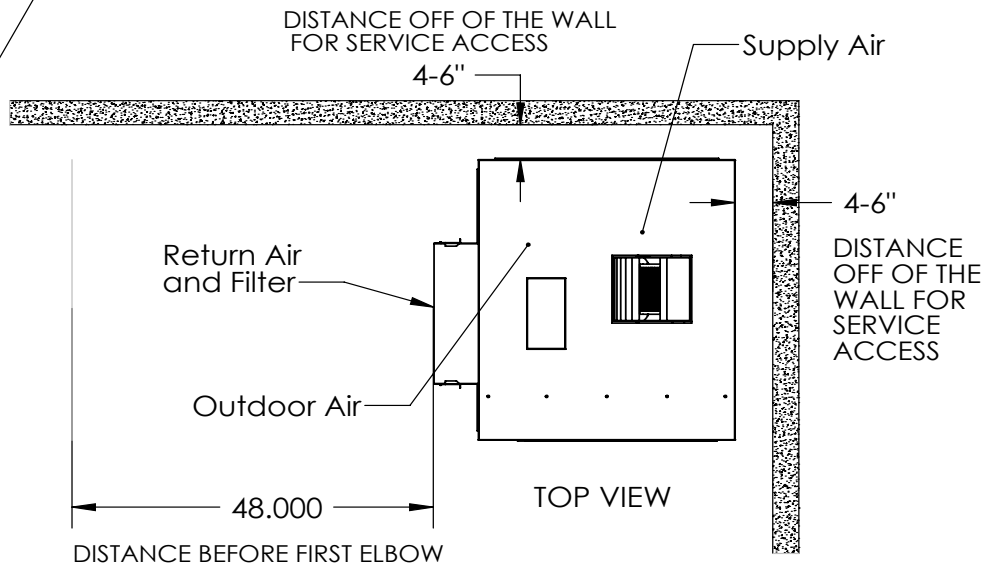

**AIR COOLED - NON WATER HEATING DEHUMIDIFIERS**

**DCA 650TV**

**WATER HEATING ASSIST DEHUMIDIFIERS**

**DCA 650TVWH**

**PHYSICAL DIMENSIONS**

	A	B	C	D	E	F	G	H	I	J	K	N	O	P	Q	R
DCA 650TV, DCA 650TVWH	34	40	71.6	9 1/4	10 1/4	13 5/8	6	20	20 1/8	8	27 7/8	2	17	6 1/2	10	5

**AIR COOLED - NON WATER HEATING DEHUMIDIFIERS**  
**DCA 650TV**  
**WATER HEATING ASSIST DEHUMIDIFIERS**  
**DCA 650TVWH**

**SERVICE ACCESS**

Cautions: All dimensions are in inches and are subject to change without notice.