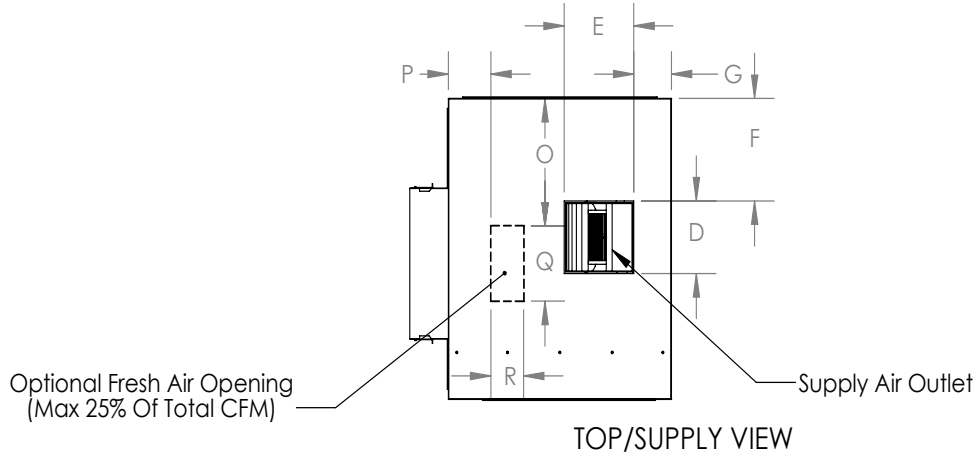

**AIR COOLED - NON WATER HEATING DEHUMIDIFIERS**

**DCA 650TV**

**WATER HEATING ASSIST DEHUMIDIFIERS**

**DCA 650TVWH**

**PHYSICAL DIMENSIONS**

	A	B	C	D	E	F	G	H	I	J	K	N	O	P	Q	R
DCA 650TV, DCA 650TVWH	34	40	71.6	9 1/4	10 1/4	13 5/8	6	20	20 1/8	8	27 7/8	2	17	6 1/2	10	5

**AIR COOLED - NON WATER HEATING DEHUMIDIFIERS**  
**DCA 650TV**  
**WATER HEATING ASSIST DEHUMIDIFIERS**  
**DCA 650TVWH**

**SERVICE ACCESS**

Cautions: All dimensions are in inches and are subject to change without notice.