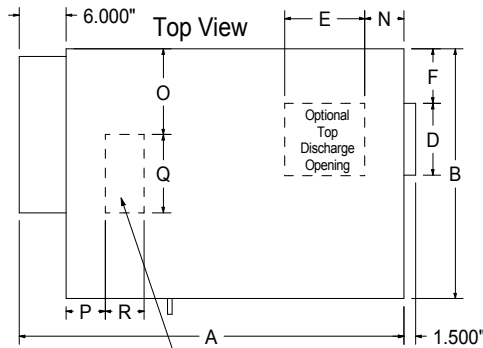

**AIR COOLED - NON WATER HEATING DEHUMIDIFIER
DCA 650A**

PHYSICAL DIMENSIONS

	A	B	C	D	E	F	G	H	I	J	K	L	M	N	O	P	Q	R
DCA 650A	49 1/4	32	30 1/2	9 1/4	10 1/4	7	11	20	20 1/8	11	4 1/4	8	3 1/8	5	11	5	10	5

CAUTIONS: All dimensions are in inches and are subject to change without notice.

MAKE UP AIR HOODS

AIR COOLED - NON WATER HEATING DEHUMIDIFIER DCA 650A

INDOOR HOOD (INDOOR INSTALLATION)

Model	A	B	C	D	E	F	G	H	Filter Size
DCA 650A	1	5 7/8	20 1/4	20 1/4	1 1/4	9 1/2	9 1/4	3 1/4	20" x 20" x 1"

OUTDOOR HOOD (OUTDOOR INSTALLATION)

Model	A	B	C	D	E	F	G	H	Filter Size
DCA 650A	1	5 7/8	35 3/8	20 1/4	1 1/4	7 3/4	17 3/8	4	20" x 20" x 1"

CAUTIONS: All dimensions are in inches and are subject to change without notice.