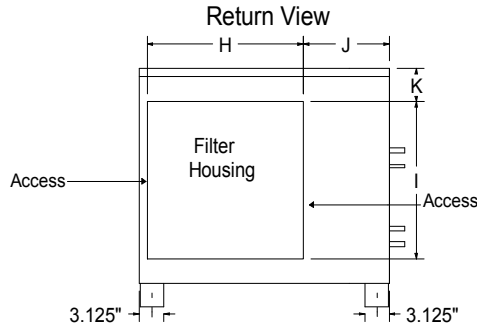

**AIR COOLED - NON WATER HEATING DEHUMIDIFIER
DCA 650A**

PHYSICAL DIMENSIONS

	A	B	C	D	E	F	G	H	I	J	K	L	M	N	O	P	Q	R
DCA 650A	49 1/4	32	30 1/2	9 1/4	10 1/4	7	11	20	20 1/8	11	4 1/4	8	3 1/8	5	11	5	10	5

CAUTIONS: All dimensions are in inches and are subject to change without notice.

MAKE UP AIR HOODS

AIR COOLED - NON WATER HEATING DEHUMIDIFIER DCA 650A

INDOOR HOOD (INDOOR INSTALLATION)

Model	A	B	C	D	E	F	G	H	Filter Size
DCA 650A	1	5 7/8	20 1/4	20 1/4	1 1/4	9 1/2	9 1/4	3 1/4	20" x 20" x 1"

OUTDOOR HOOD (OUTDOOR INSTALLATION)

Model	A	B	C	D	E	F	G	H	Filter Size
DCA 650A	1	5 7/8	35 3/8	20 1/4	1 1/4	7 3/4	17 3/8	4	20" x 20" x 1"

CAUTIONS: All dimensions are in inches and are subject to change without notice.