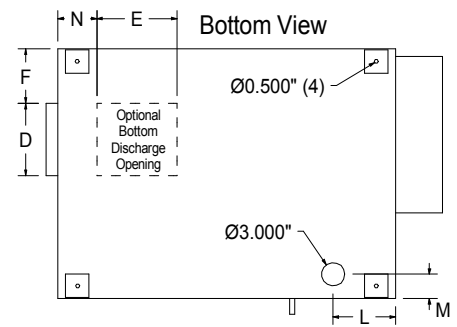

**AIR COOLED - NON WATER HEATING DEHUMIDIFIER
DCA 650A**

PHYSICAL DIMENSIONS

	A	B	C	D	E	F	G	H	I	J	K	L	M	N	O	P	Q	R
DCA 650A	49 1/4	32	30 1/2	9 1/4	10 1/4	7	11	20	20 1/8	11	4 1/4	8	3 1/8	5	11	5	10	5

CAUTIONS: All dimensions are in inches and are subject to change without notice.

MAKE UP AIR HOODS

AIR COOLED - NON WATER HEATING DEHUMIDIFIER DCA 650A

INDOOR HOOD (INDOOR INSTALLATION)

Model	A	B	C	D	E	F	G	H	Filter Size
DCA 650A	1	5 7/8	20 1/4	20 1/4	1 1/4	9 1/2	9 1/4	3 1/4	20" x 20" x 1"

OUTDOOR HOOD (OUTDOOR INSTALLATION)

Model	A	B	C	D	E	F	G	H	Filter Size
DCA 650A	1	5 7/8	35 3/8	20 1/4	1 1/4	7 3/4	17 3/8	4	20" x 20" x 1"

CAUTIONS: All dimensions are in inches and are subject to change without notice.