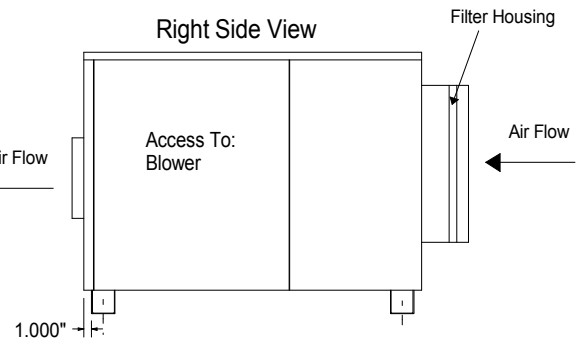

**AIR COOLED - NON WATER HEATING DEHUMIDIFIER
DCA 650A**

PHYSICAL DIMENSIONS

	A	B	C	D	E	F	G	H	I	J	K	L	M	N	O	P	Q	R
DCA 650A	49 1/4	32	30 1/2	9 1/4	10 1/4	7	11	20	20 1/8	11	4 1/4	8	3 1/8	5	11	5	10	5

CAUTIONS: All dimensions are in inches and are subject to change without notice.

MAKE UP AIR HOODS

AIR COOLED - NON WATER HEATING DEHUMIDIFIER DCA 650A

INDOOR HOOD (INDOOR INSTALLATION)

Model	A	B	C	D	E	F	G	H	Filter Size
DCA 650A	1	5 7/8	20 1/4	20 1/4	1 1/4	9 1/2	9 1/4	3 1/4	20" x 20" x 1"

OUTDOOR HOOD (OUTDOOR INSTALLATION)

Model	A	B	C	D	E	F	G	H	Filter Size
DCA 650A	1	5 7/8	35 3/8	20 1/4	1 1/4	7 3/4	17 3/8	4	20" x 20" x 1"

CAUTIONS: All dimensions are in inches and are subject to change without notice.