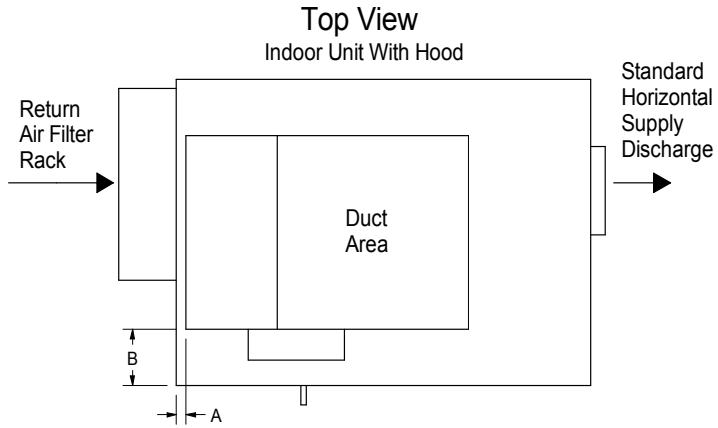

**AIR COOLED - NON WATER HEATING DEHUMIDIFIER
DCA 650A**

PHYSICAL DIMENSIONS

	A	B	C	D	E	F	G	H	I	J	K	L	M	N	O	P	Q	R
DCA 650A	49 1/4	32	30 1/2	9 1/4	10 1/4	7	11	20	20 1/8	11	4 1/4	8	3 1/8	5	11	5	10	5

CAUTIONS: All dimensions are in inches and are subject to change without notice.

MAKE UP AIR HOODS

AIR COOLED - NON WATER HEATING DEHUMIDIFIER DCA 650A

INDOOR HOOD (INDOOR INSTALLATION)

Model	A	B	C	D	E	F	G	H	Filter Size
DCA 650A	1	5 7/8	20 1/4	20 1/4	1 1/4	9 1/2	9 1/4	3 1/4	20" x 20" x 1"

OUTDOOR HOOD (OUTDOOR INSTALLATION)

Model	A	B	C	D	E	F	G	H	Filter Size
DCA 650A	1	5 7/8	35 3/8	20 1/4	1 1/4	7 3/4	17 3/8	4	20" x 20" x 1"

CAUTIONS: All dimensions are in inches and are subject to change without notice.