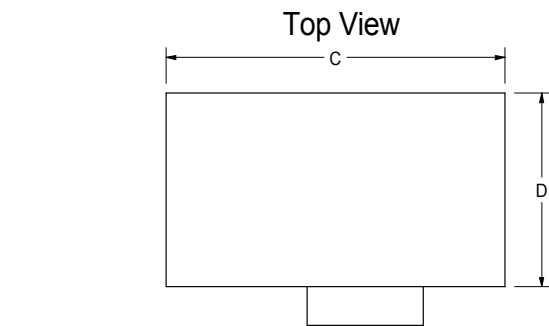

MAKE UP AIR HOODS

AIR COOLED - NON WATER HEATING DEHUMIDIFIER DCA 650A

INDOOR HOOD (INDOOR INSTALLATION)

Model	A	B	C	D	E	F	G	H	Filter Size
DCA 650A	1	5 7/8	20 1/4	20 1/4	1 1/4	9 1/2	9 1/4	3 1/4	20" x 20" x 1"

OUTDOOR HOOD (OUTDOOR INSTALLATION)

Model	A	B	C	D	E	F	G	H	Filter Size
DCA 650A	1	5 7/8	35 3/8	20 1/4	1 1/4	7 3/4	17 3/8	4	20" x 20" x 1"

CAUTIONS: All dimensions are in inches and are subject to change without notice.