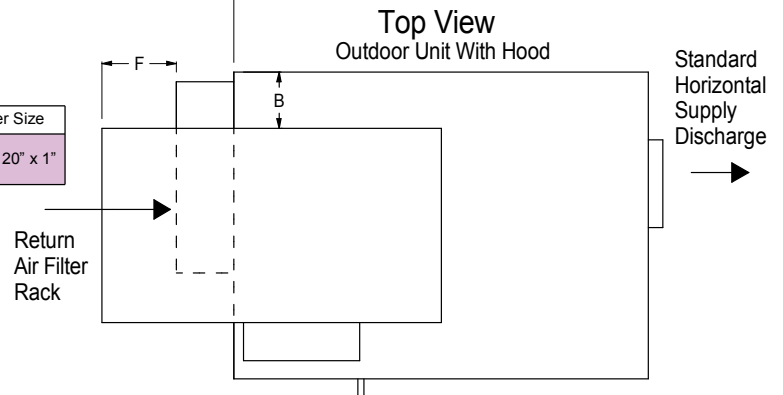

MAKE UP AIR HOODS

AIR COOLED - NON WATER HEATING DEHUMIDIFIER DCA 650A

INDOOR HOOD (INDOOR INSTALLATION)

Model	A	B	C	D	E	F	G	H	Filter Size
DCA 650A	1	5 7/8	20 1/4	20 1/4	1 1/4	9 1/2	9 1/4	3 1/4	20" x 20" x 1"

OUTDOOR HOOD (OUTDOOR INSTALLATION)

Model	A	B	C	D	E	F	G	H	Filter Size
DCA 650A	1	5 7/8	35 3/8	20 1/4	1 1/4	7 3/4	17 3/8	4	20" x 20" x 1"

CAUTIONS: All dimensions are in inches and are subject to change without notice.