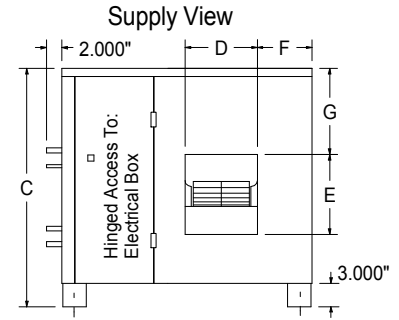

**AIR COOLED - NON WATER HEATING DEHUMIDIFIER
DCA 650A**

PHYSICAL DIMENSIONS

	A	B	C	D	E	F	G	H	I	J	K	L	M	N	O	P	Q	R
DCA 650A	49 1/4	32	30 1/2	9 1/4	10 1/4	7	11	20	20 1/8	11	4 1/4	8	3 1/8	5	11	5	10	5

CAUTIONS: All dimensions are in inches and are subject to change without notice.

MAKE UP AIR HOODS

AIR COOLED - NON WATER HEATING DEHUMIDIFIER DCA 650A

INDOOR HOOD (INDOOR INSTALLATION)

Model	A	B	C	D	E	F	G	H	Filter Size
DCA 650A	1	5 7/8	20 1/4	20 1/4	1 1/4	9 1/2	9 1/4	3 1/4	20" x 20" x 1"

OUTDOOR HOOD (OUTDOOR INSTALLATION)

Model	A	B	C	D	E	F	G	H	Filter Size
DCA 650A	1	5 7/8	35 3/8	20 1/4	1 1/4	7 3/4	17 3/8	4	20" x 20" x 1"

CAUTIONS: All dimensions are in inches and are subject to change without notice.