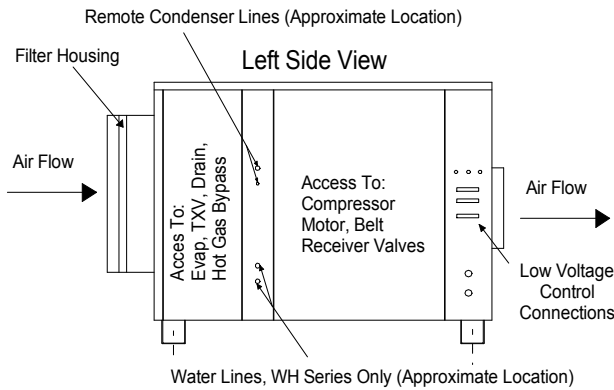

**AIR COOLED - NON WATER HEATING DEHUMIDIFIER
DCA 650A**

PHYSICAL DIMENSIONS

	A	B	C	D	E	F	G	H	I	J	K	L	M	N	O	P	Q	R
DCA 650A	49 1/4	32	30 1/2	9 1/4	10 1/4	7	11	20	20 1/8	11	4 1/4	8	3 1/8	5	11	5	10	5

CAUTIONS: All dimensions are in inches and are subject to change without notice.

MAKE UP AIR HOODS

AIR COOLED - NON WATER HEATING DEHUMIDIFIER DCA 650A

INDOOR HOOD (INDOOR INSTALLATION)

Model	A	B	C	D	E	F	G	H	Filter Size
DCA 650A	1	5 7/8	20 1/4	20 1/4	1 1/4	9 1/2	9 1/4	3 1/4	20" x 20" x 1"

OUTDOOR HOOD (OUTDOOR INSTALLATION)

Model	A	B	C	D	E	F	G	H	Filter Size
DCA 650A	1	5 7/8	35 3/8	20 1/4	1 1/4	7 3/4	17 3/8	4	20" x 20" x 1"

CAUTIONS: All dimensions are in inches and are subject to change without notice.