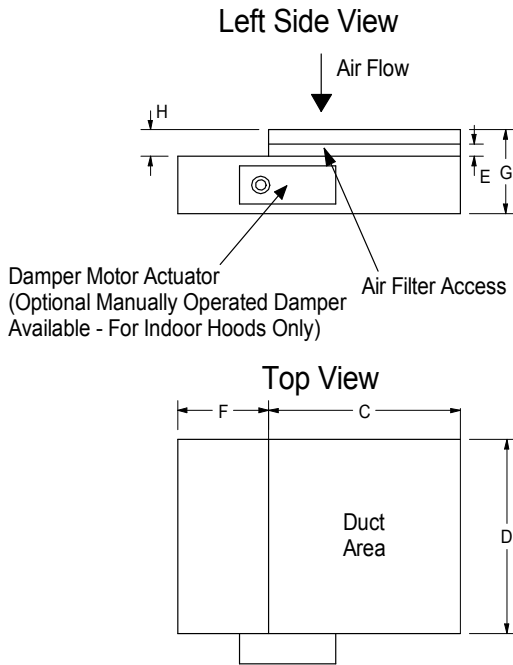

**AIR COOLED - NON WATER HEATING DEHUMIDIFIER
DCA 650A**

PHYSICAL DIMENSIONS

	A	B	C	D	E	F	G	H	I	J	K	L	M	N	O	P	Q	R
DCA 650A	49 1/4	32	30 1/2	9 1/4	10 1/4	7	11	20	20 1/8	11	4 1/4	8	3 1/8	5	11	5	10	5

CAUTIONS: All dimensions are in inches and are subject to change without notice.

MAKE UP AIR HOODS

AIR COOLED - NON WATER HEATING DEHUMIDIFIER DCA 650A

INDOOR HOOD (INDOOR INSTALLATION)

Model	A	B	C	D	E	F	G	H	Filter Size
DCA 650A	1	5 7/8	20 1/4	20 1/4	1 1/4	9 1/2	9 1/4	3 1/4	20" x 20" x 1"

OUTDOOR HOOD (OUTDOOR INSTALLATION)

Model	A	B	C	D	E	F	G	H	Filter Size
DCA 650A	1	5 7/8	35 3/8	20 1/4	1 1/4	7 3/4	17 3/8	4	20" x 20" x 1"

CAUTIONS: All dimensions are in inches and are subject to change without notice.