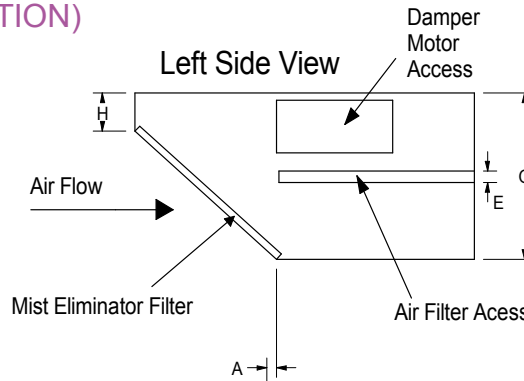

MAKE UP AIR HOODS

AIR COOLED - NON WATER HEATING DEHUMIDIFIER DCA 650A

INDOOR HOOD (INDOOR INSTALLATION)

Model	A	B	C	D	E	F	G	H	Filter Size
DCA 650A	1	5 7/8	20 1/4	20 1/4	1 1/4	9 1/2	9 1/4	3 1/4	20" x 20" x 1"

OUTDOOR HOOD (OUTDOOR INSTALLATION)

Model	A	B	C	D	E	F	G	H	Filter Size
DCA 650A	1	5 7/8	35 3/8	20 1/4	1 1/4	7 3/4	17 3/8	4	20" x 20" x 1"

CAUTIONS: All dimensions are in inches and are subject to change without notice.