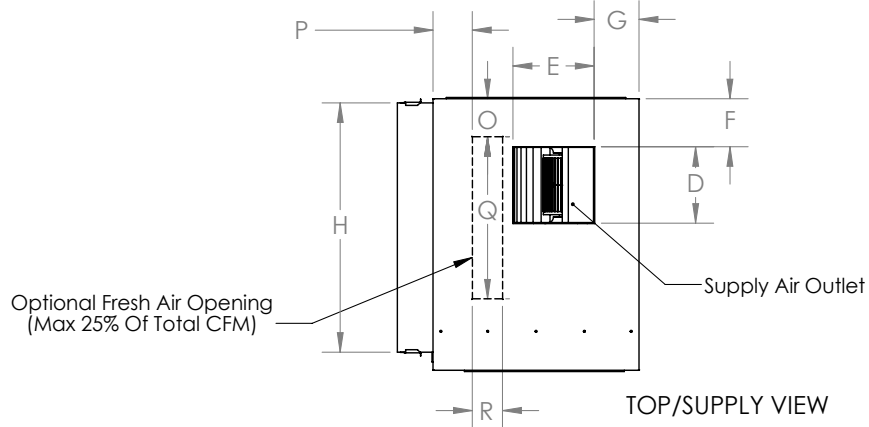

**AIR COOLED - NON WATER HEATING DEHUMIDIFIERS
DCA 3000AV, DCA 3300AV, DCA3500AV, DCA 3600AV**

**WATER HEATING ASSIST DEHUMIDIFIERS
DCA 3000AVWH, DCA 3300AVWH, DCA 3600AVWH**

PHYSICAL DIMENSIONS

	A	B	C	D	E	F	G	H	I	J	K	N	O	P	Q	R
DCA 3000AV, DCA 3000AVWH	34	43 1/2	80 1/8	12 3/8	13 5/8	7 5/8	7 1/4	40	32	3	29 1/4	2	6 1/8	6 1/2	26	5
DCA 3300AV, DCA 3300AVWH	34	43 1/2	80 1/8	12 3/8	13 5/8	7 5/8	7 1/4	40	32	3	29 1/4	2	6 1/8	6 1/2	26	5
DCA 3500AV	34	43 1/2	80 1/8	12 3/8	13 5/8	7 5/8	7 1/4	40	32	3	29 1/4	2	6 1/8	6 1/2	26	5
DCA 3600AV, DCA 3600AVWH	34	43 1/2	80 1/8	12 3/8	13 5/8	7 5/8	7 1/4	40	32	3	29 1/4	2	6 1/8	6 1/2	26	5

SERVICE ACCESS

Cautions: All dimensions are in inches and are subject to change without notice.