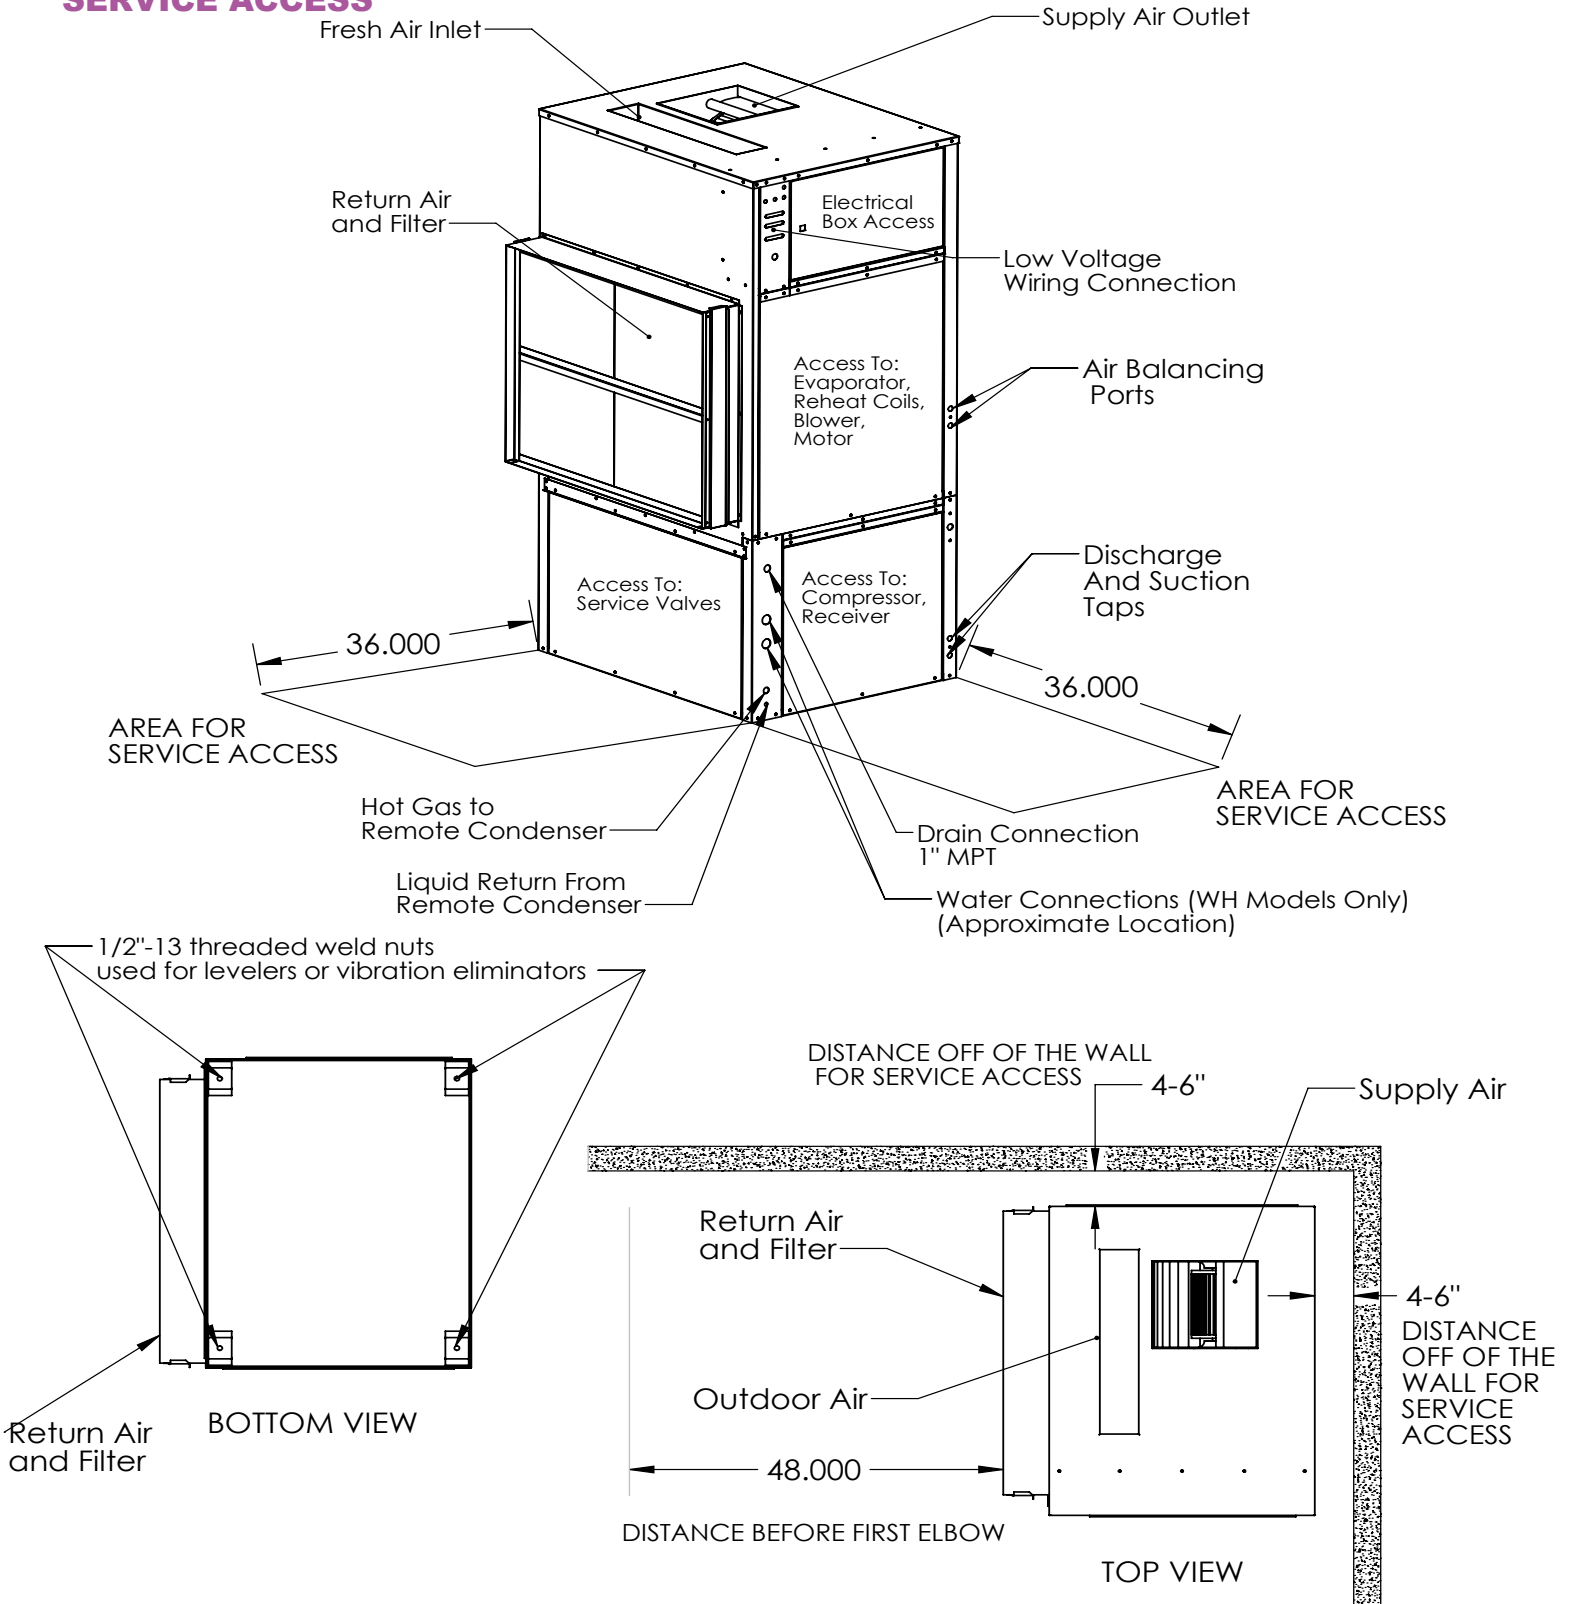

**AIR COOLED - NON WATER HEATING DEHUMIDIFIERS
DCA 3000AV, DCA 3300AV, DCA3500AV, DCA 3600AV**

**WATER HEATING ASSIST DEHUMIDIFIERS
DCA 3000AVWH, DCA 3300AVWH, DCA 3600AVWH**

PHYSICAL DIMENSIONS

	A	B	C	D	E	F	G	H	I	J	K	N	O	P	Q	R
DCA 3000AV, DCA 3000AVWH	34	43 1/2	80 1/8	12 3/8	13 5/8	7 5/8	7 1/4	40	32	3	29 1/4	2	6 1/8	6 1/2	26	5
DCA 3300AV, DCA 3300AVWH	34	43 1/2	80 1/8	12 3/8	13 5/8	7 5/8	7 1/4	40	32	3	29 1/4	2	6 1/8	6 1/2	26	5
DCA 3500AV	34	43 1/2	80 1/8	12 3/8	13 5/8	7 5/8	7 1/4	40	32	3	29 1/4	2	6 1/8	6 1/2	26	5
DCA 3600AV, DCA 3600AVWH	34	43 1/2	80 1/8	12 3/8	13 5/8	7 5/8	7 1/4	40	32	3	29 1/4	2	6 1/8	6 1/2	26	5

Cautions: All dimensions are in inches and are subject to change without notice.

AIR COOLED - NON WATER HEATING DEHUMIDIFIERS
 DCA 3000AV, DCA 3300AV, DCA 3500AV, DCA 3600AV
WATER HEATING ASSIST DEHUMIDIFIERS
 DCA 3000AVWH, DCA 3300AVWH, DCA 3600AVWH

SERVICE ACCESS

Cautions: All dimensions are in inches and are subject to change without notice.