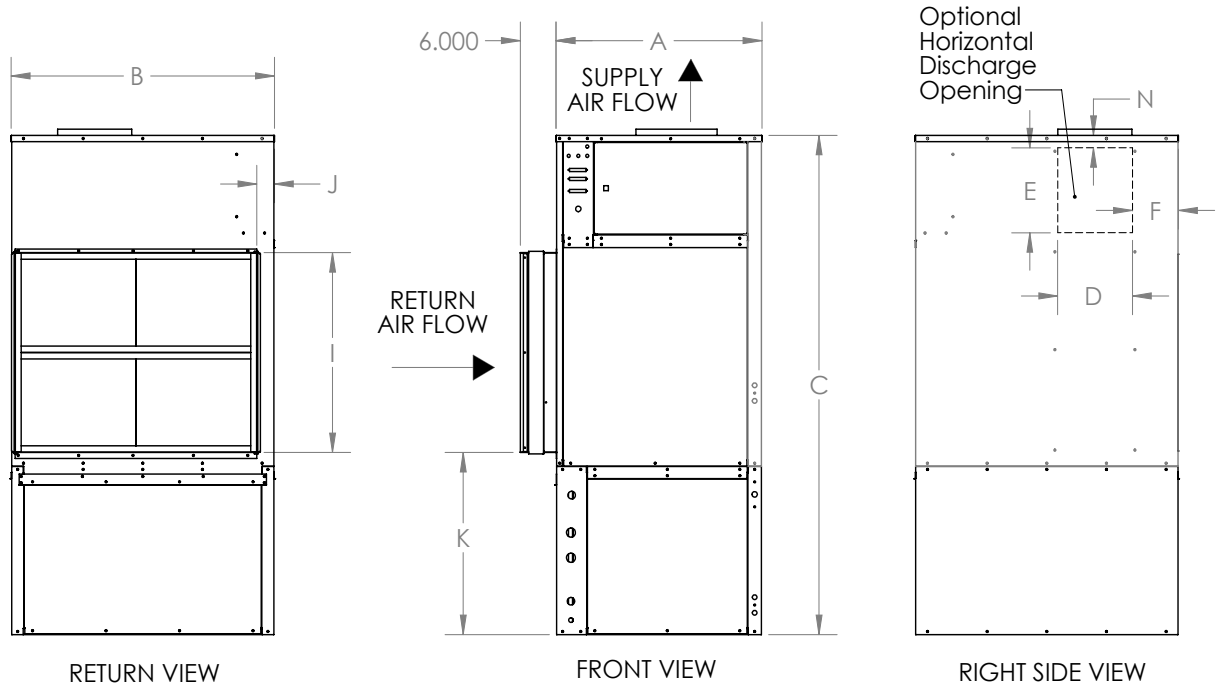

**AIR COOLED - NON WATER HEATING DEHUMIDIFIERS
DCA 3000AV, DCA 3300AV, DCA3500AV, DCA 3600AV**

**WATER HEATING ASSIST DEHUMIDIFIERS
DCA 3000AVWH, DCA 3300AVWH, DCA 3600AVWH**

PHYSICAL DIMENSIONS

	A	B	C	D	E	F	G	H	I	J	K	N	O	P	Q	R
DCA 3000AV, DCA 3000AVWH	34	43 1/2	80 1/8	12 3/8	13 5/8	7 5/8	7 1/4	40	32	3	29 1/4	2	6 1/8	6 1/2	26	5
DCA 3300AV, DCA 3300AVWH	34	43 1/2	80 1/8	12 3/8	13 5/8	7 5/8	7 1/4	40	32	3	29 1/4	2	6 1/8	6 1/2	26	5
DCA 3500AV	34	43 1/2	80 1/8	12 3/8	13 5/8	7 5/8	7 1/4	40	32	3	29 1/4	2	6 1/8	6 1/2	26	5
DCA 3600AV, DCA 3600AVWH	34	43 1/2	80 1/8	12 3/8	13 5/8	7 5/8	7 1/4	40	32	3	29 1/4	2	6 1/8	6 1/2	26	5

SERVICE ACCESS

Cautions: All dimensions are in inches and are subject to change without notice.