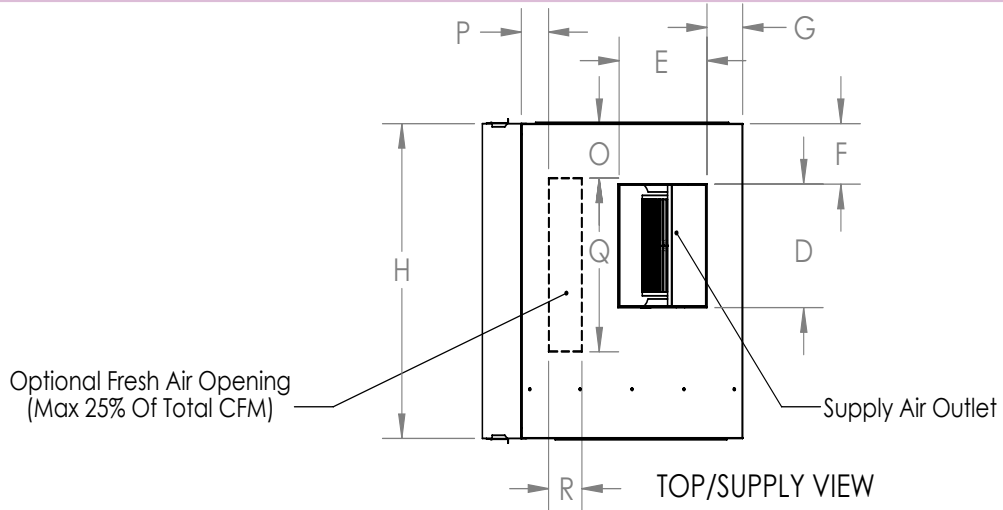

**AIR COOLED - NON WATER HEATING DEHUMIDIFIERS**

**DCA 2500AV**

**WATER HEATING ASSIST DEHUMIDIFIERS**

**DCA 2500AVWH**

**PHYSICAL DIMENSIONS**

	A	B	C	D	E	F	G	H	I	J	K	N	O	P	Q	R
DCA 2500AV, DCA 2500AVWH	34	40	71.6	15 5/8	13 1/2	7 5/8	5	40 1/8	32 1/8	Not used	28	2	7	6 1/2	22	5

## SERVICE ACCESS

Cautions: All dimensions are in inches and are subject to change without notice.