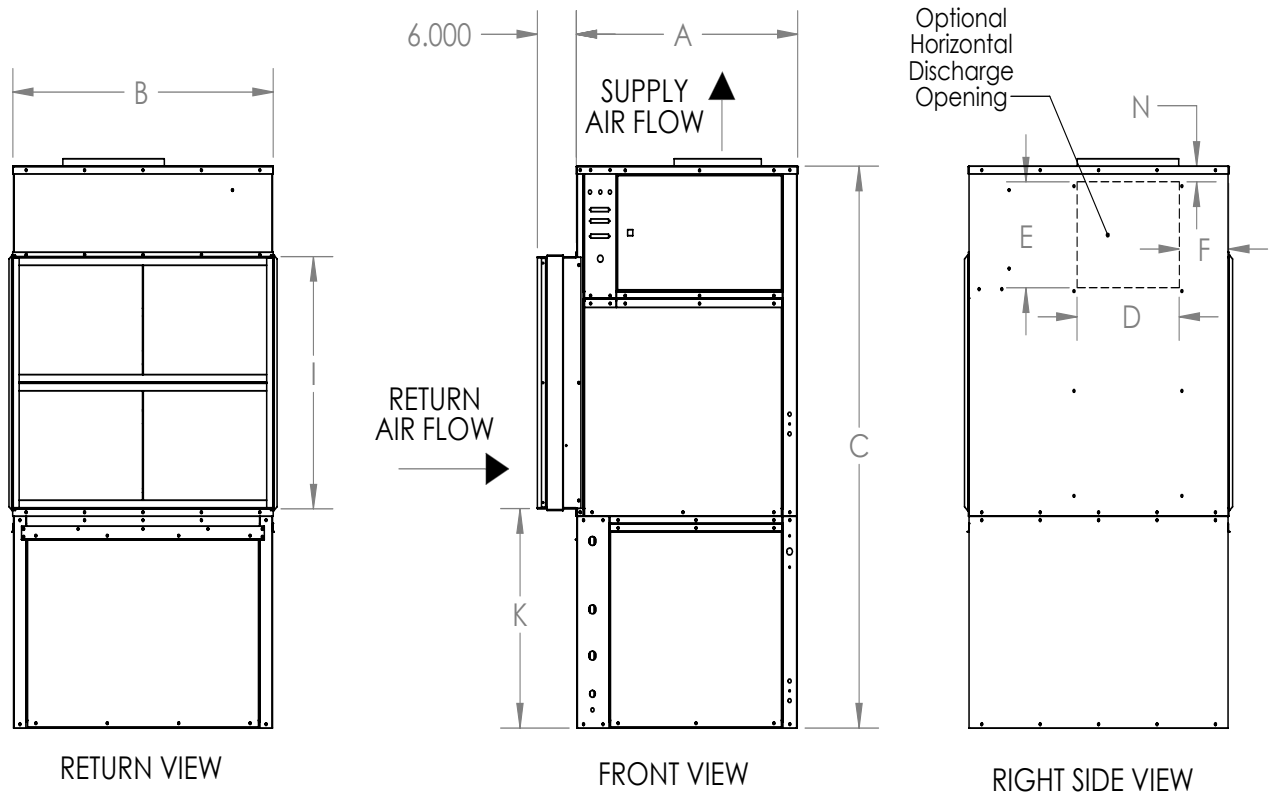

**AIR COOLED - NON WATER HEATING DEHUMIDIFIERS**

**DCA 2500AV**

**WATER HEATING ASSIST DEHUMIDIFIERS**

**DCA 2500AVWH**

**PHYSICAL DIMENSIONS**

	A	B	C	D	E	F	G	H	I	J	K	N	O	P	Q	R
DCA 2500AV, DCA 2500AVWH	34	40	71.6	15 5/8	13 1/2	7 5/8	5	40 1/8	32 1/8	Not used	28	2	7	6 1/2	22	5

## SERVICE ACCESS

Cautions: All dimensions are in inches and are subject to change without notice.