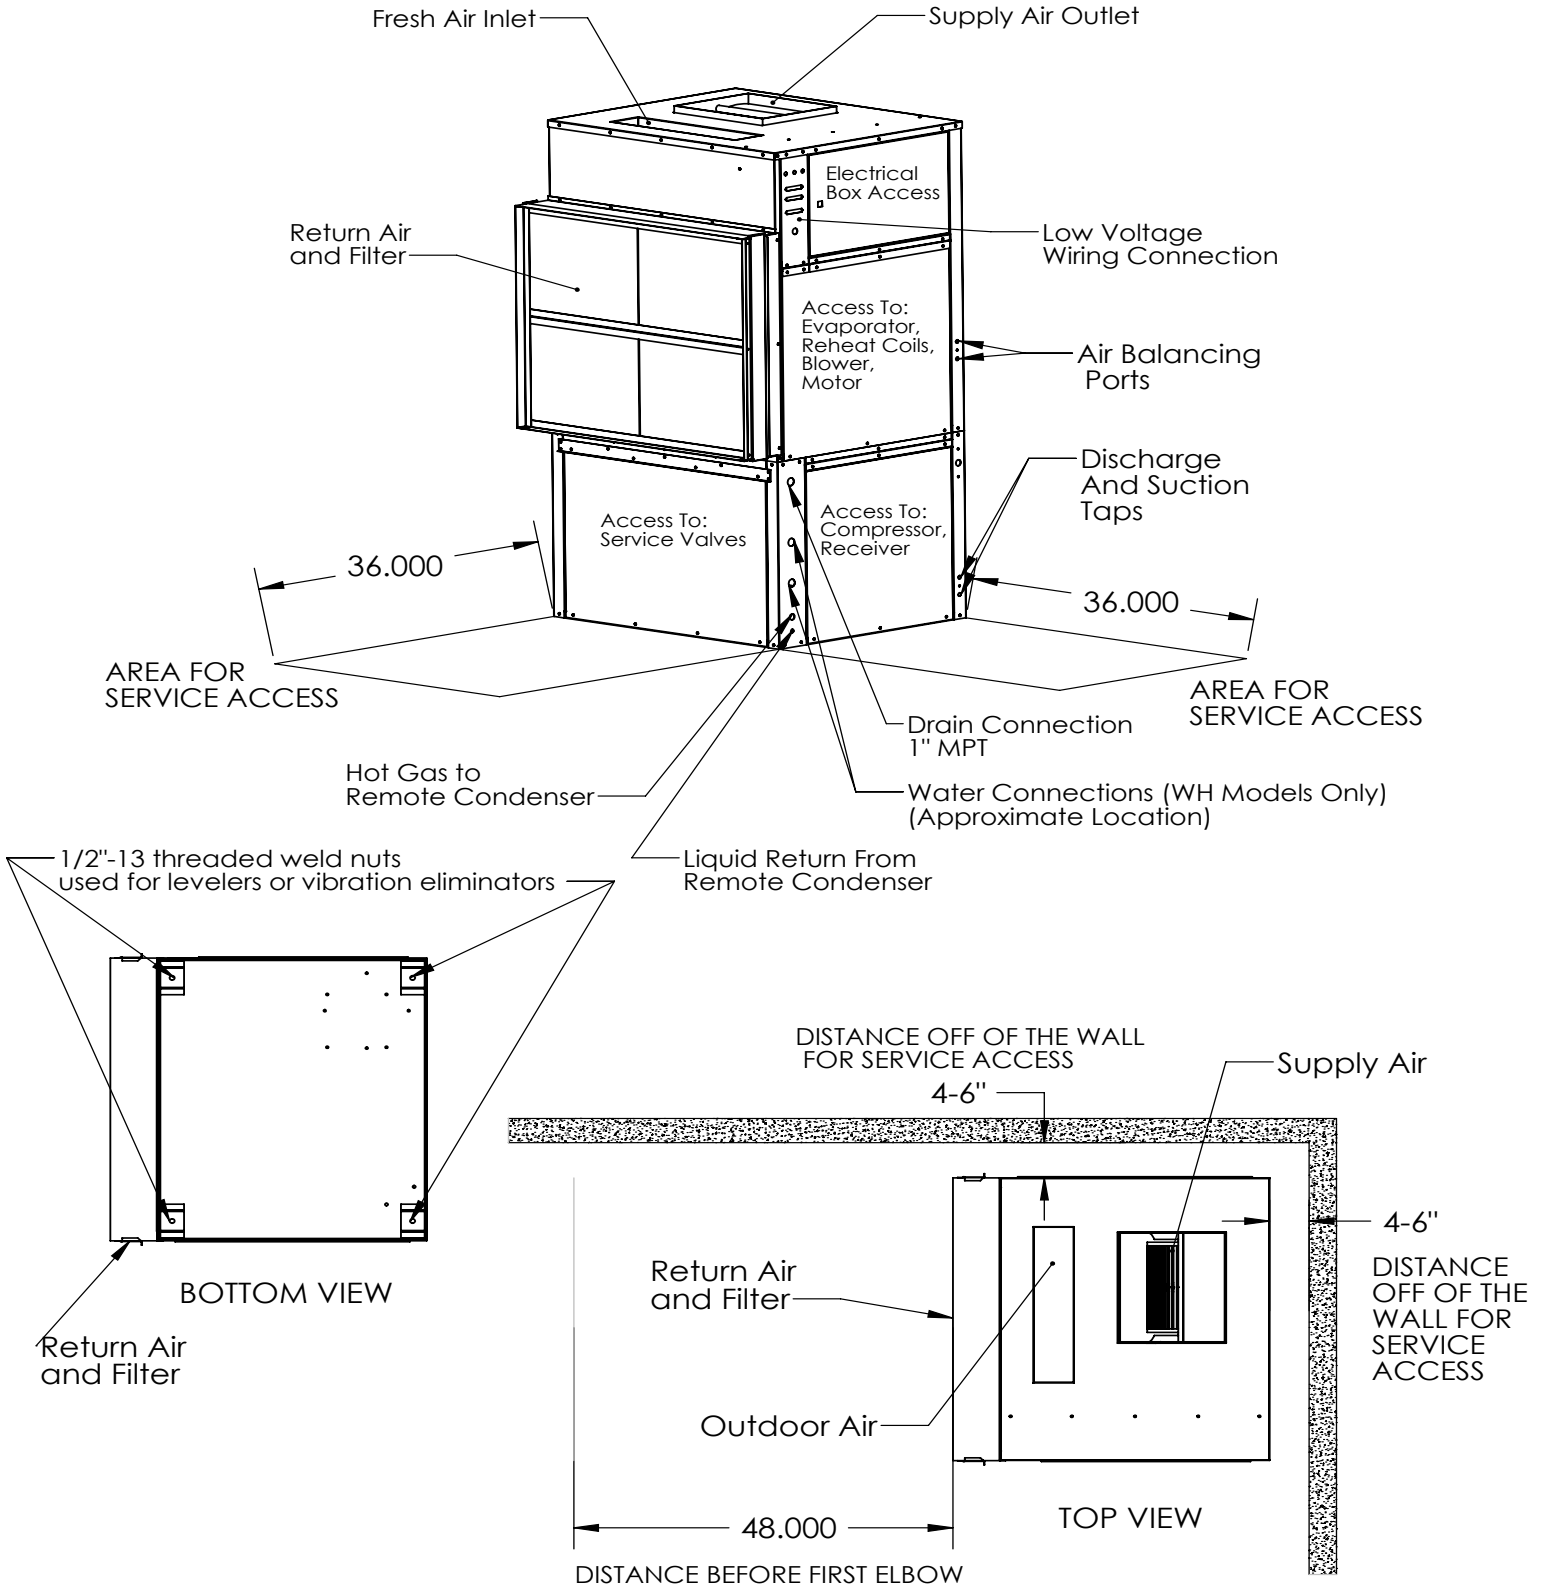

**AIR COOLED - NON WATER HEATING DEHUMIDIFIERS**

**DCA 2500AV**

**WATER HEATING ASSIST DEHUMIDIFIERS**

**DCA 2500AVWH**

**PHYSICAL DIMENSIONS**

	A	B	C	D	E	F	G	H	I	J	K	N	O	P	Q	R
DCA 2500AV, DCA 2500AVWH	34	40	71.6	15 5/8	13 1/2	7 5/8	5	40 1/8	32 1/8	Not used	28	2	7	6 1/2	22	5

## SERVICE ACCESS

Cautions: All dimensions are in inches and are subject to change without notice.